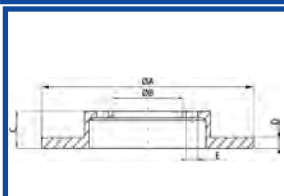

Jeu disques de frein

Set of brake discs

OE 6001539659

ventilé

A = 235 B = 61 C = 51 D = 20

Dmini = 19 E = 4 EØ = 14

DACIA

Solenza

6104017