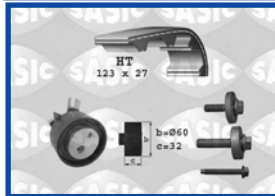

OE 7701477028
DACIA
Dokker Duster Lodgy
Logan I/ II Sandero I/ II

1754015

Kit distribution

Timing belt kit