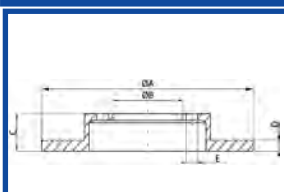

Jeu disques de frein

Set of brake discs

OE 402066300R

ventilé

A = 269 B = 68 C = 44 D = 22.5

Dmini = 20 E = 5 EØ = 15.5

DACIA

Duster

Etrier de frein

Brake caliper

6504010