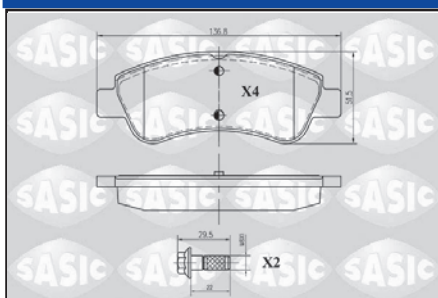

Plaquettes de frein

Brake pads

6210012

OE 425475

WVA 23599/23954 BOSCH Ep. / Th. 18.7mm

Sans témoin d'usure / without wear indicator

TT Elec. /All models 05/20-