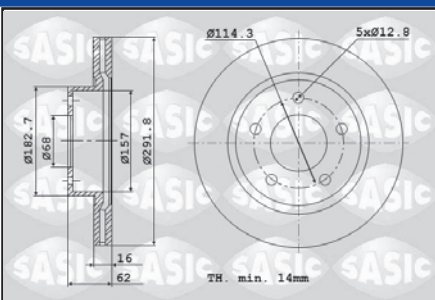

Sans roulement / *Without bearing*

TT Elec. /All models EM57 EM61

Jeu disques de frein

Set of brake discs

6106102

OE 432068H305

Ventilé / *Ventilated* A = 291.8 B = 68 C = 62 D = 16 Dmini = 14 E = 5 EØ = 12.8

TT Elec. /All models 110hp 80kw 01/11-