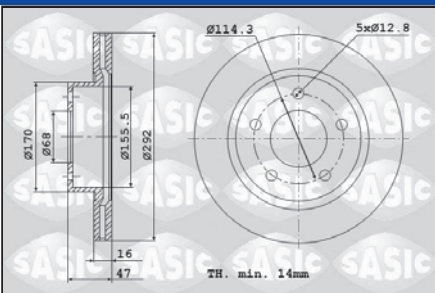

Jeu disques de frein

Set of brake discs

6106323

OE 432064CE0A

Ventilé / *Ventilated* A = 292 B = 68 C = 47 D = 16 Dmini = 14 E = 5 EØ = 12.8

TT Elec. /All models 01/18-