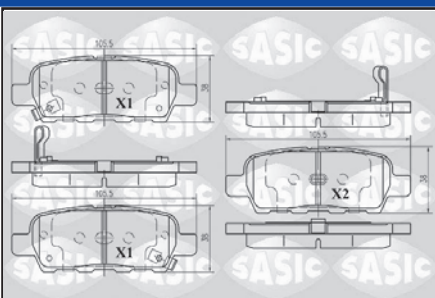

Plaquettes de frein

Brake pads

6214025

OE 44060CB10J

VVA 23814/23871/23872 AKE Ep. / *Th.14.2mm*

Sans témoin d'usure / *without wear indicator*

TT Elec. /All models 11/10-09/12 EM61