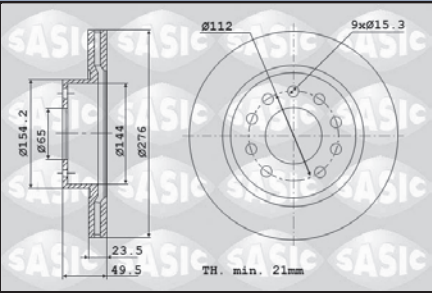

Jeu disques de frein

Set of brake discs

6106259

OE 5Q0615301A

Ventilé / Non-ventilated

A = 276 B = 65 C = 49.5 D = 23.5 Dmini = 21 E = 9 EØ = 15.3

TT Elec. /All models Berline / Saloon car PR 1ZF -12/16

Plaquettes de frein