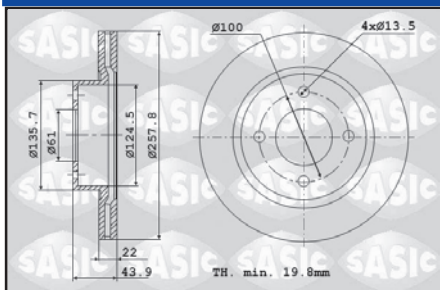

Jeu disques de frein

Set of brake discs

6104049

OE 402061200R

Ventilé / Ventilated A = 257.8 B = 61 C = 43.9 D = 22 Dmini = 19.8 E = 4 EØ = 13.5

TT Elec. /All models 5AM450 5AQ