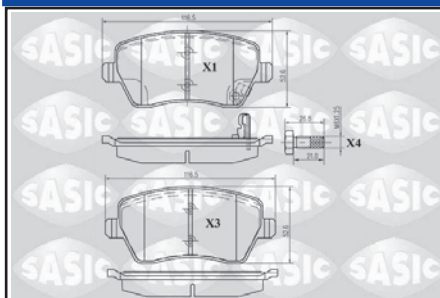

Plaquettes de frein

Brake pads

6214011

OE 410608481R

WVA 23973/24403 TRW Ep./Th. 16.5mm

Sans témoin d'usure / without wear indicator

TT Elec. /All models -09/19