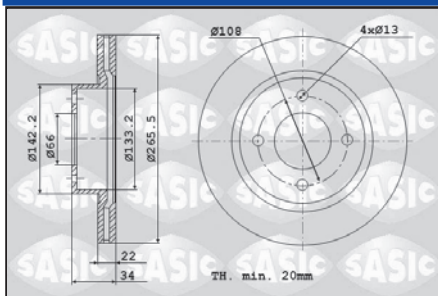

OE 424983

Ventilé / Ventilated A = 266 B = 66 C = 34 D = 22 Dmini = 20 E = 4 EØ = 13

TT Elec. /All models 05/20-

Plaquettes de frein

Brake pads

6210012

OE 425475

WVA 23599/23954 BOSCH Ep. / Th. 18.7mm