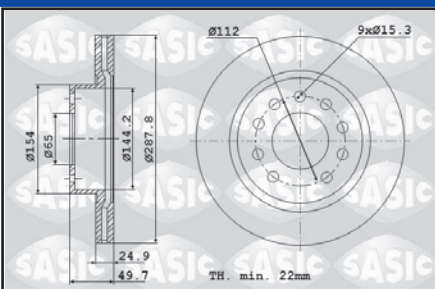

Ventilé / Non-ventilated

A = 287.8 B = 65 C = 49.7 D = 24.9 Dmini = 22 E = 9 EØ = 15.3

TT Elec. /All models PR 1ZE 1ZP