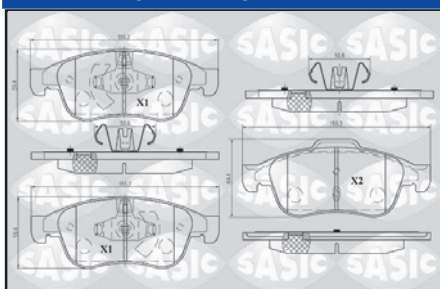

Plaquettes de frein

Brake pads

6214017

OE 410605961R

WVA 24914 ATE Ep./Th 17.8mm

Sans témoin d'usure / without wear indicator

TT Elec. /All models 09/19-