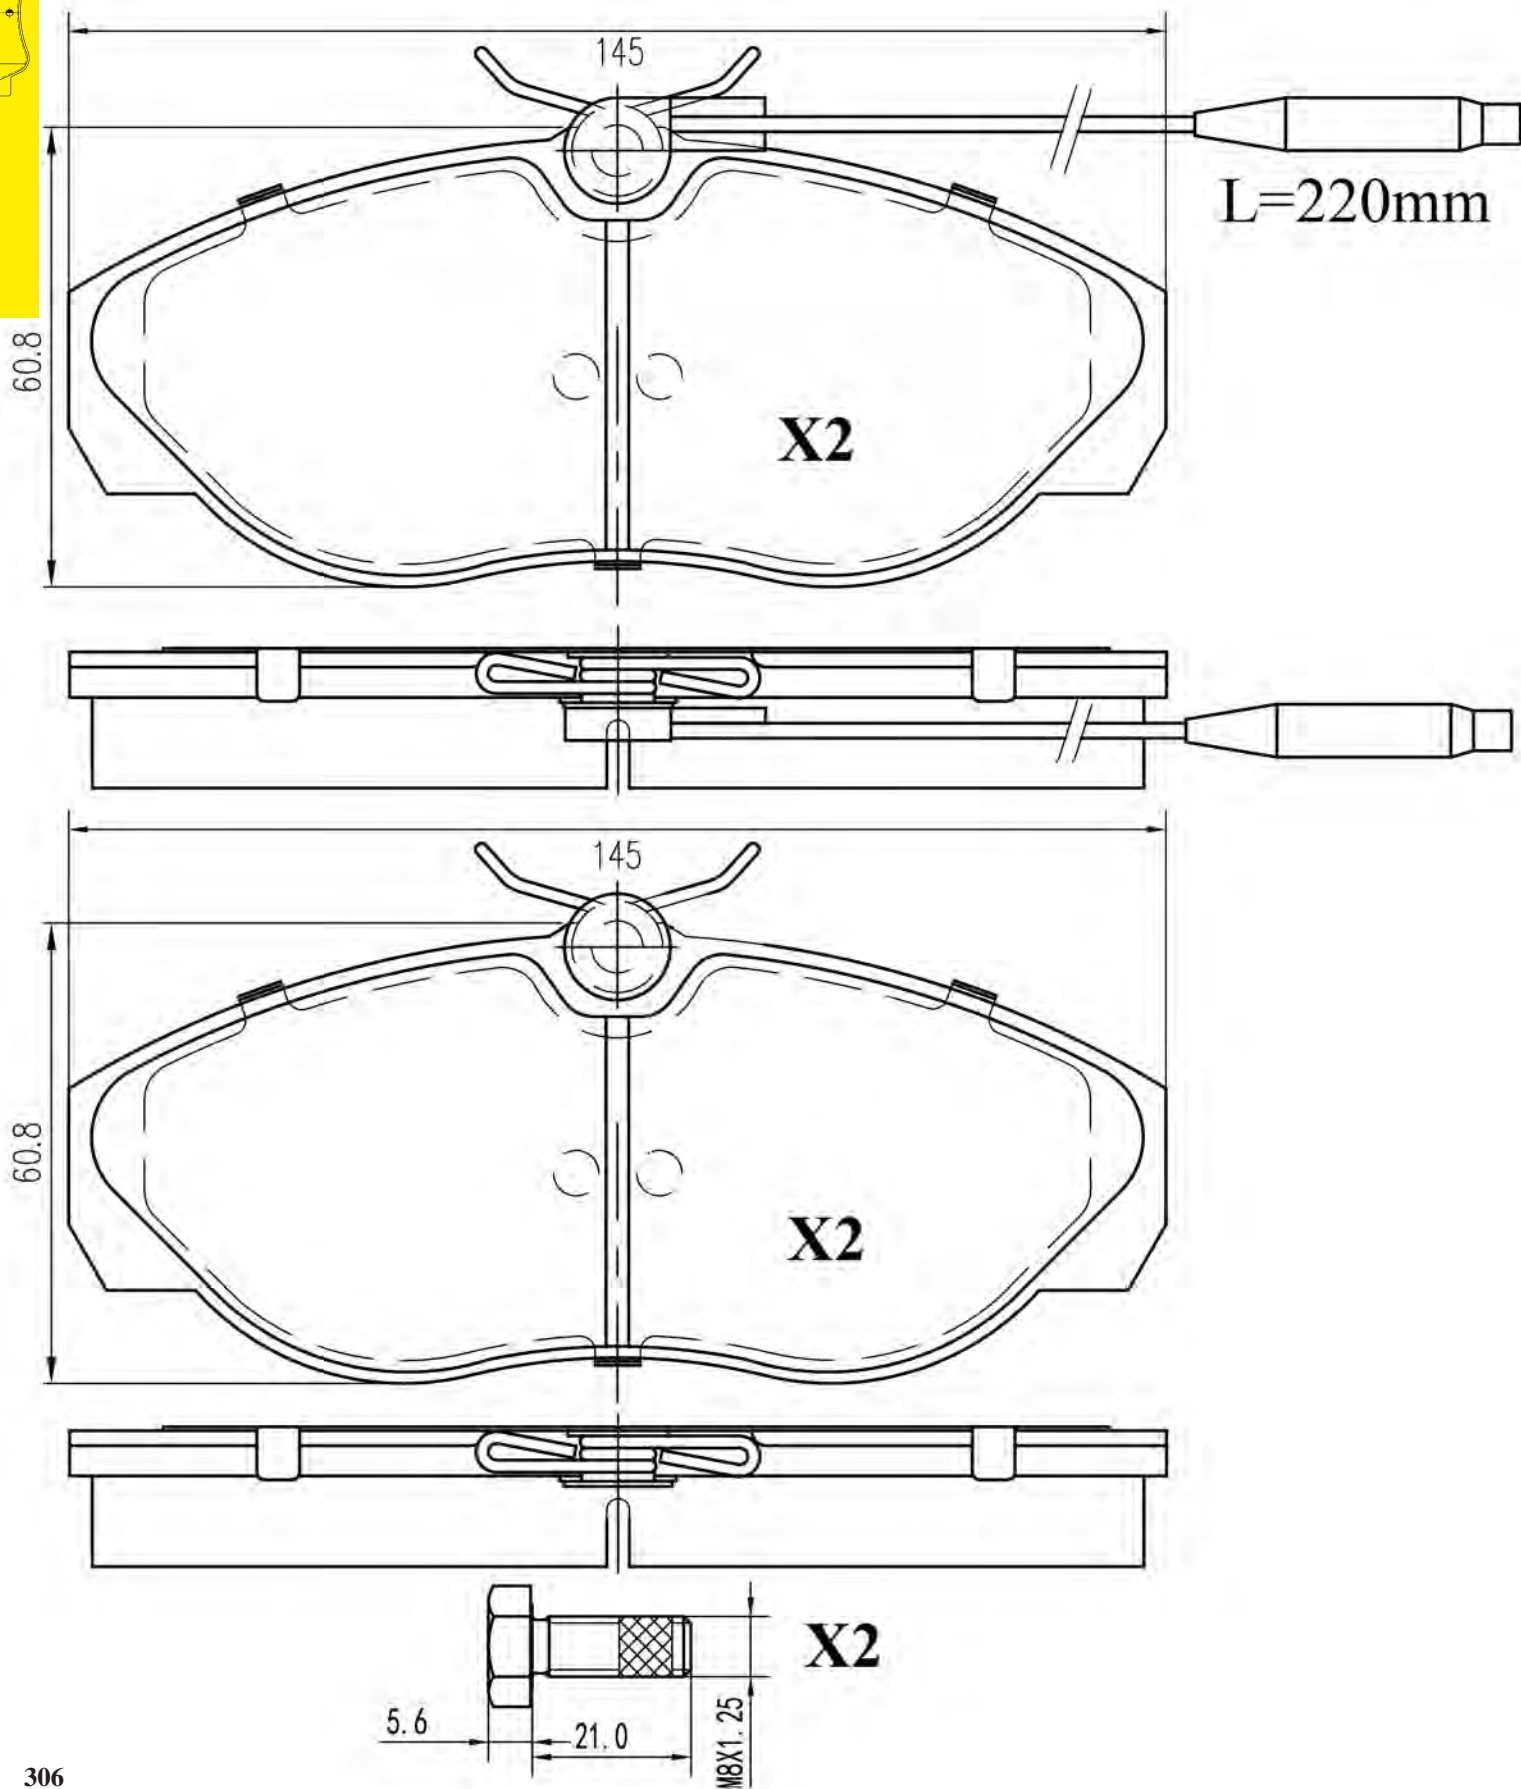

WVA

24133/24174

17.5

4

TRW

CITROEN PEUGEOT

C5 C6 407 607

FIAT PSA
Jumper Ducato Boxer