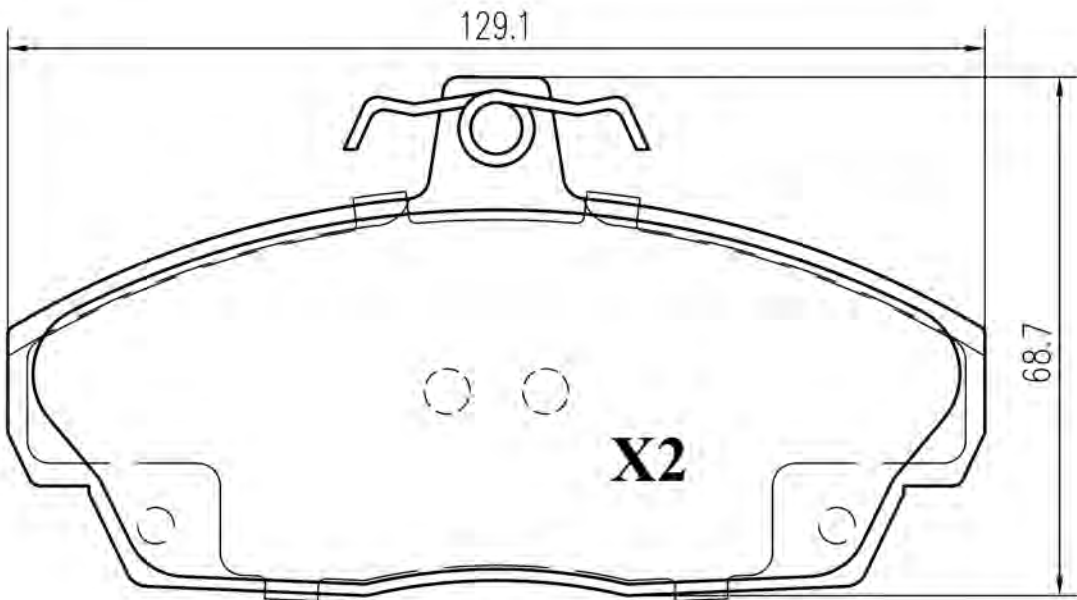

Civic Concerto 25 45 200 400 800 Streetwise

6216074

WVA

23554/23556
23763

19.9

2

ATE

AUDI SEAT