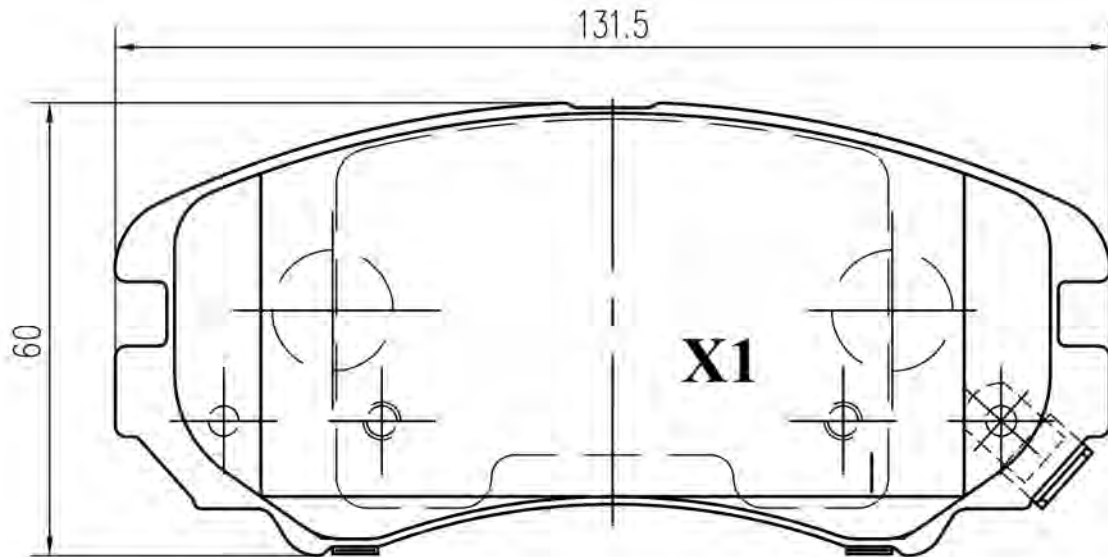

6216071

WVA 23893

17.5

0

MANDO

HYUNDAI KIA

Coupe Elantra Sonata Tucson Magentis Soul Sportage