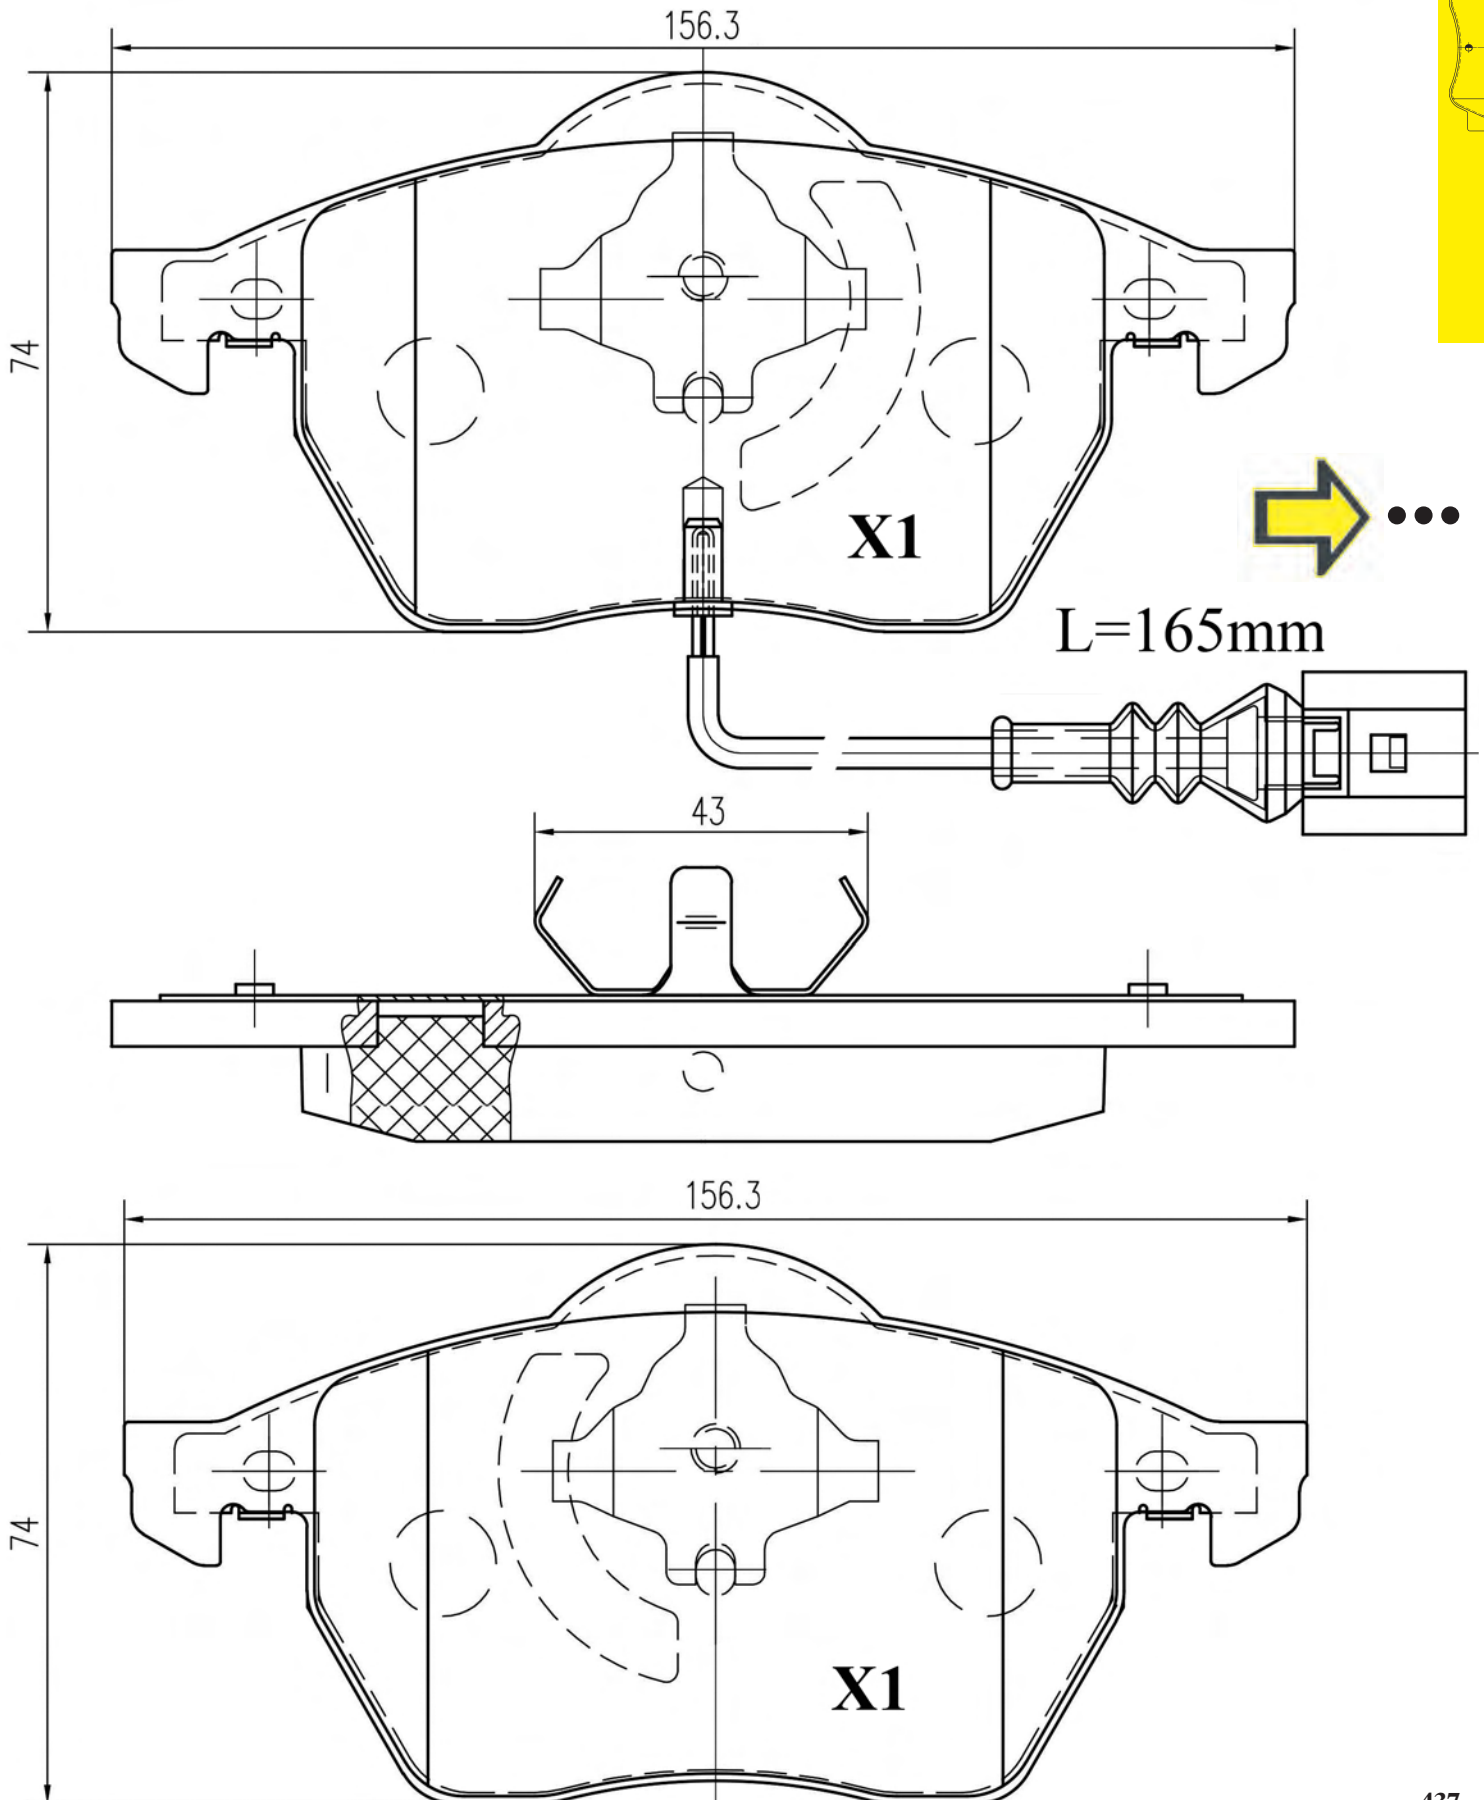

6216079

WVA 23392

19.1

1

ATE

AUDI SEAT SKODA VWG

A3 TT Ibiza Leon Toledo Octavia New beetle Bora Golf IV