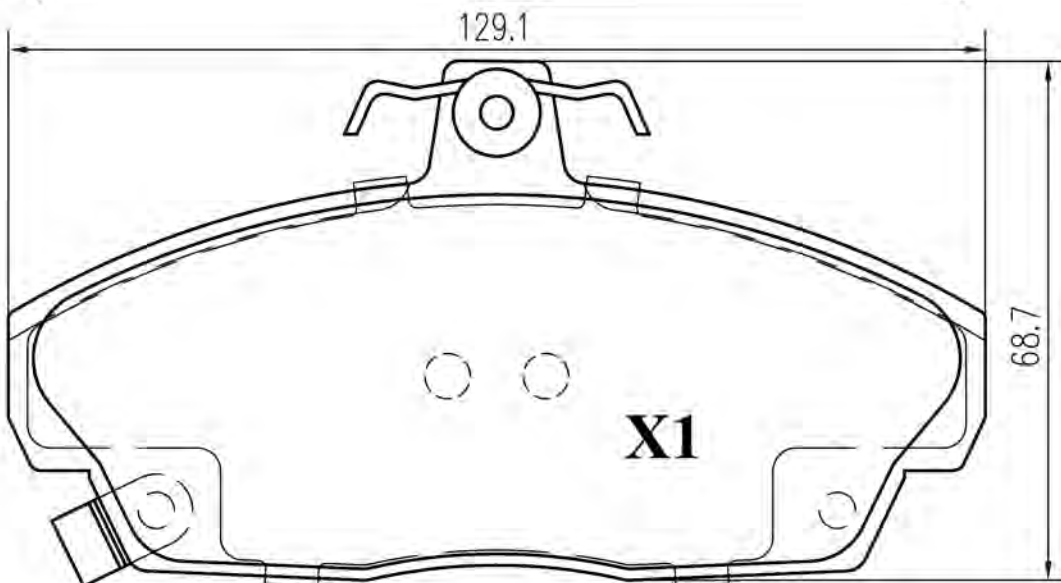

Civic Concerto 25 45 200 400 800 Streetwise

6216074

WVA

23554/23556
23763

19.9

2

ATE

AUDI SEAT