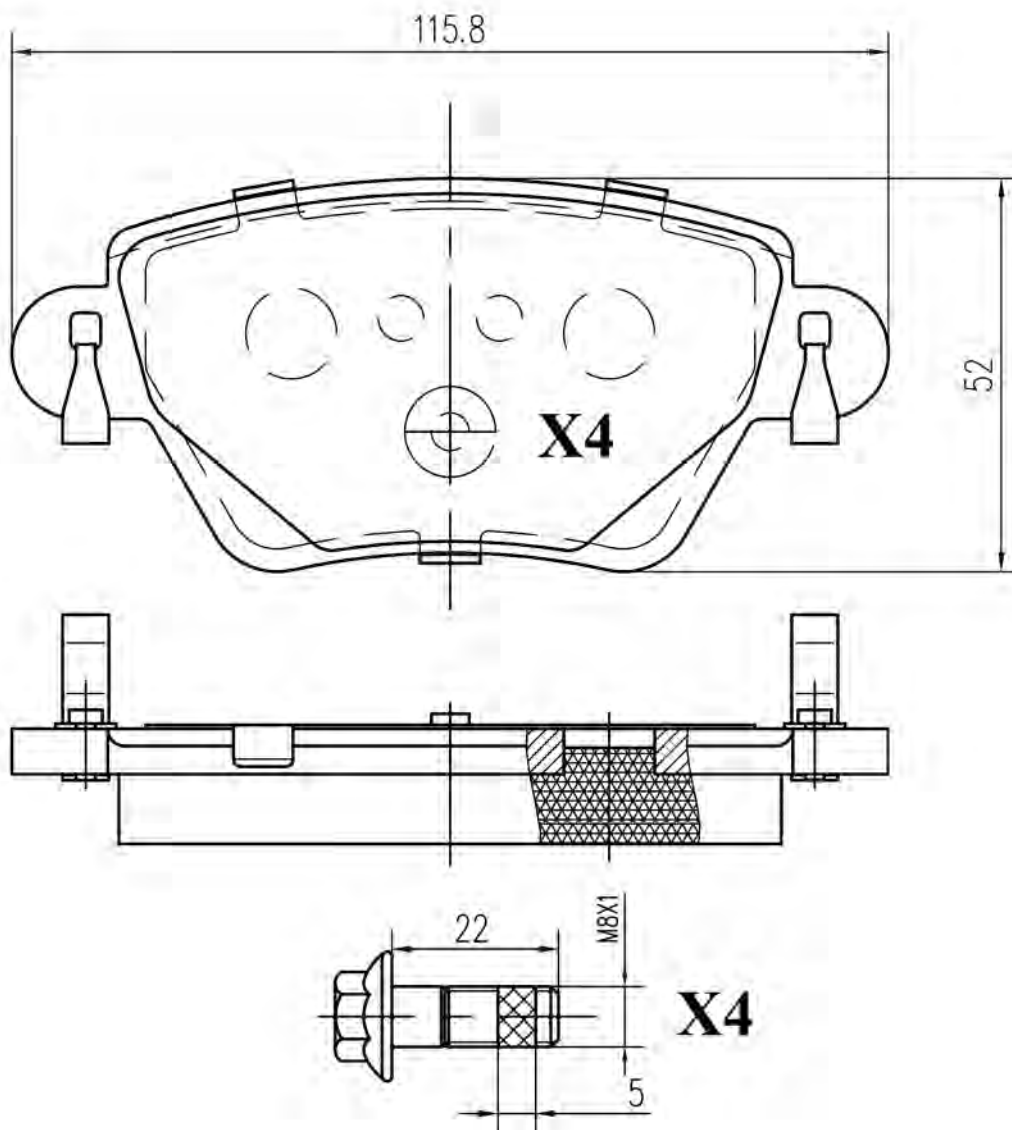

6216069 WVA 23557

15.8

0

BOSCH

FORD JAGUAR
Mondeo X Type