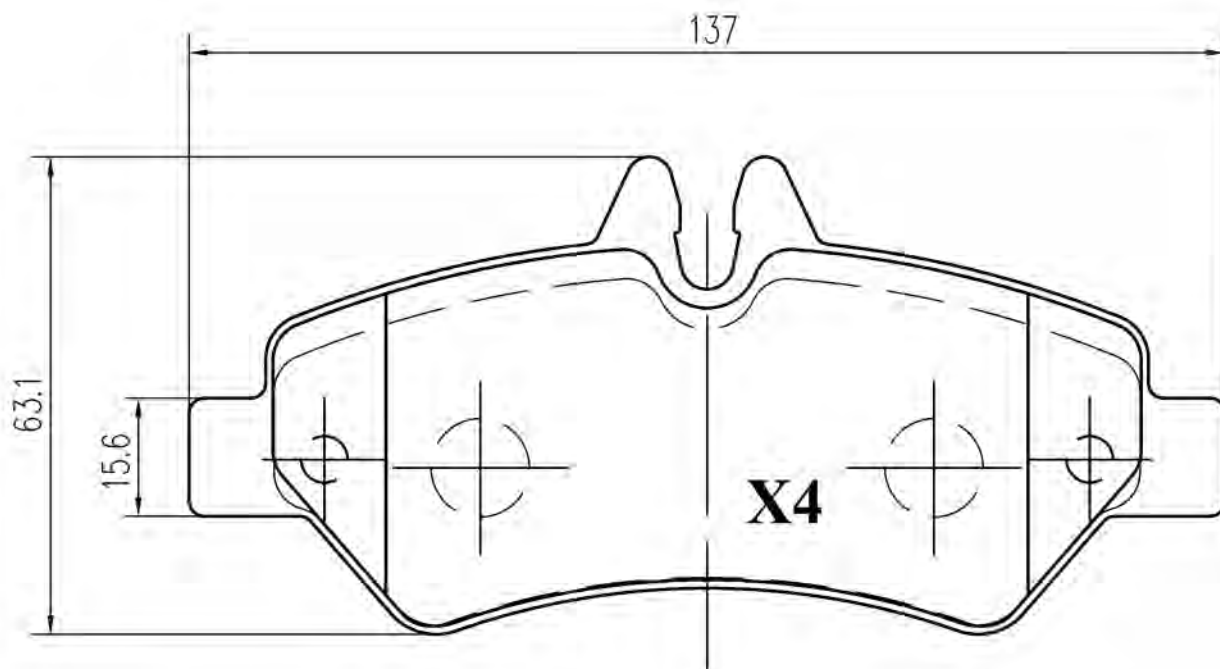

6216060

WVA 29190

19.6

0

BREMBO

MERCEDES VWG
Sprinter Crafter