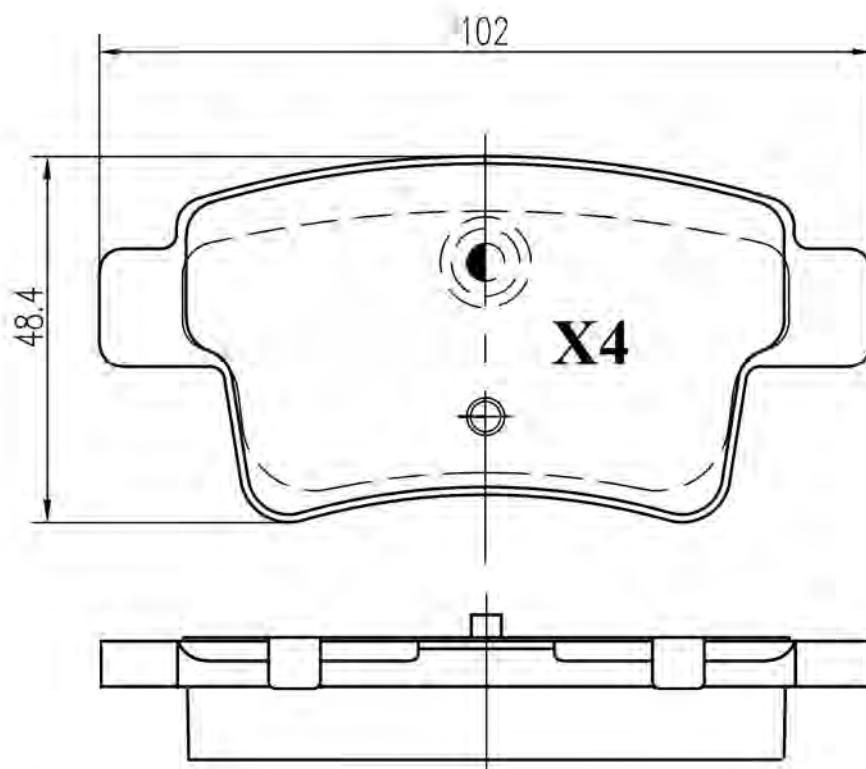

6210018

WVA 24540

16.3

0

Bosch

CITROEN
C4 picasso