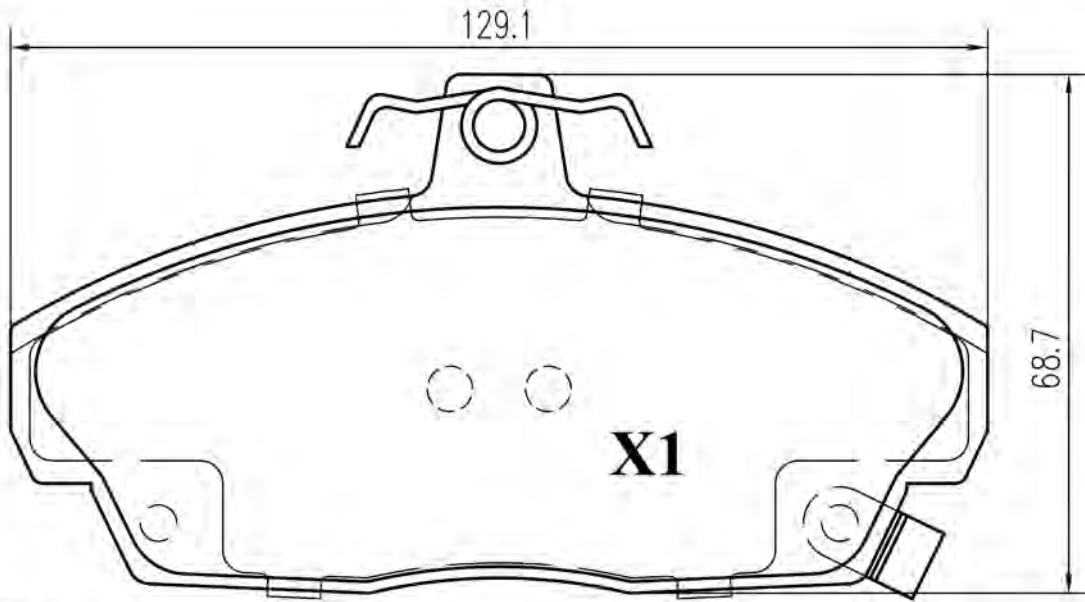

Civic Concerto 25 45 200 400 800 Streetwise

6216074

WVA

23554/23556
23763

19.9

2

ATE

AUDI SEAT