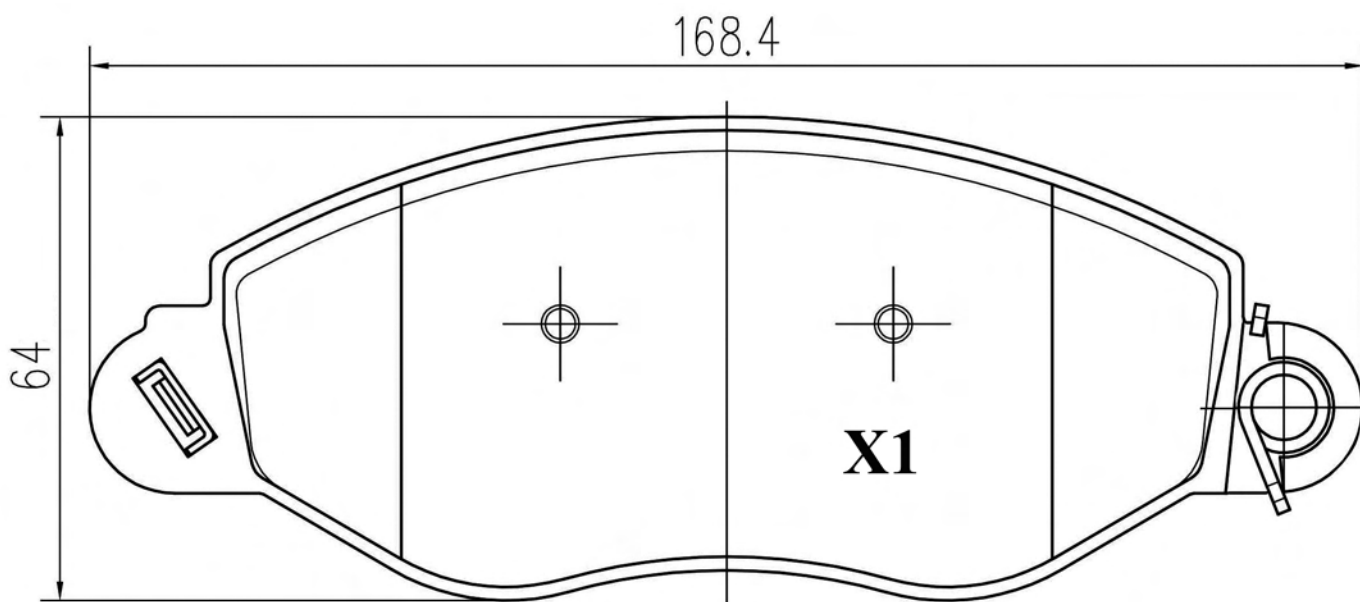

6216058

WVA

23434/23840
23841

17.5

0

BOSCH

FORD

Transit