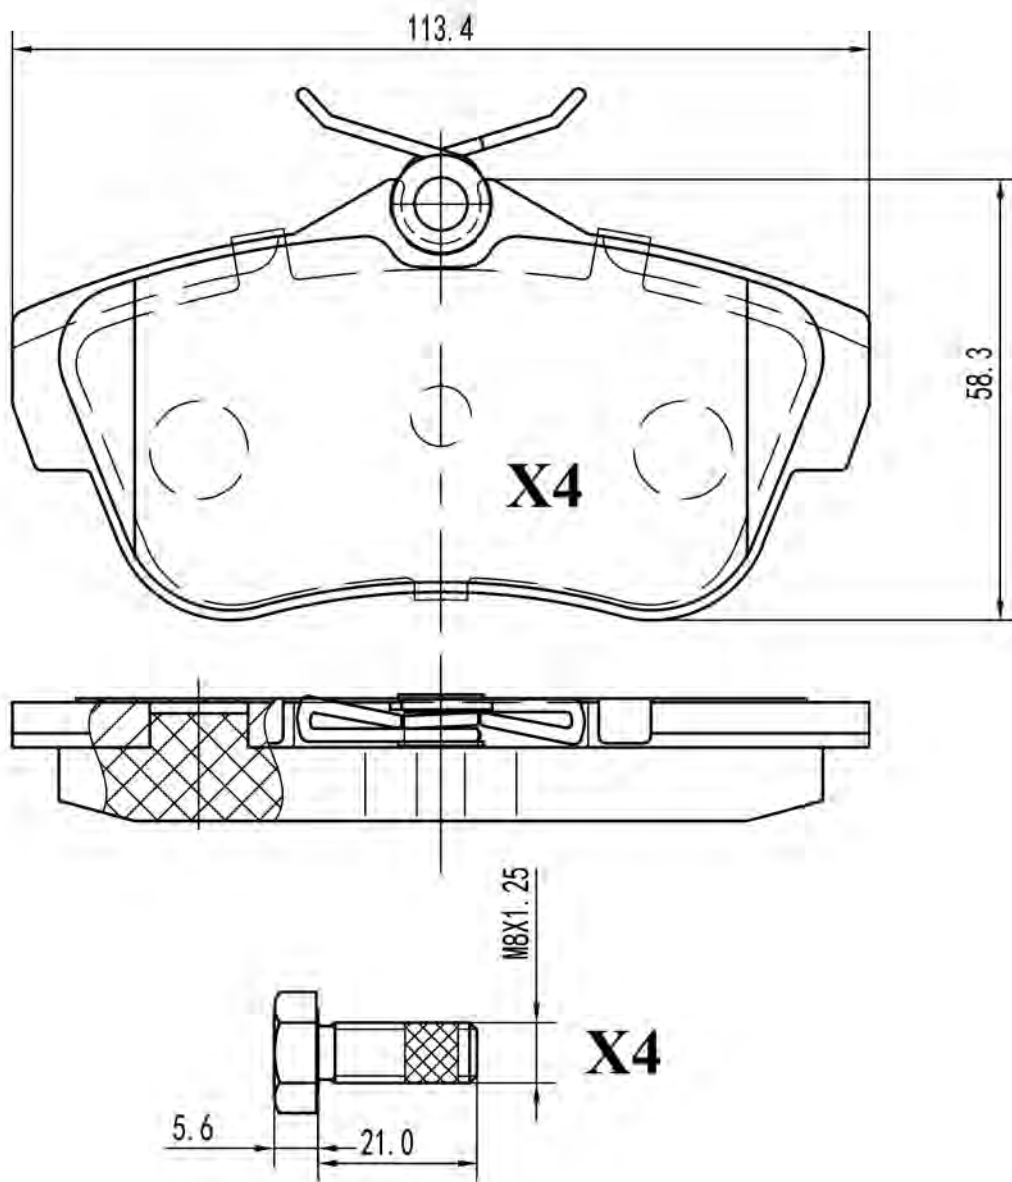

16.8

0

TRW

CITROEN FIAT PEUGEOT

Jumpy Scudo Expert

6210038

WVA

24765