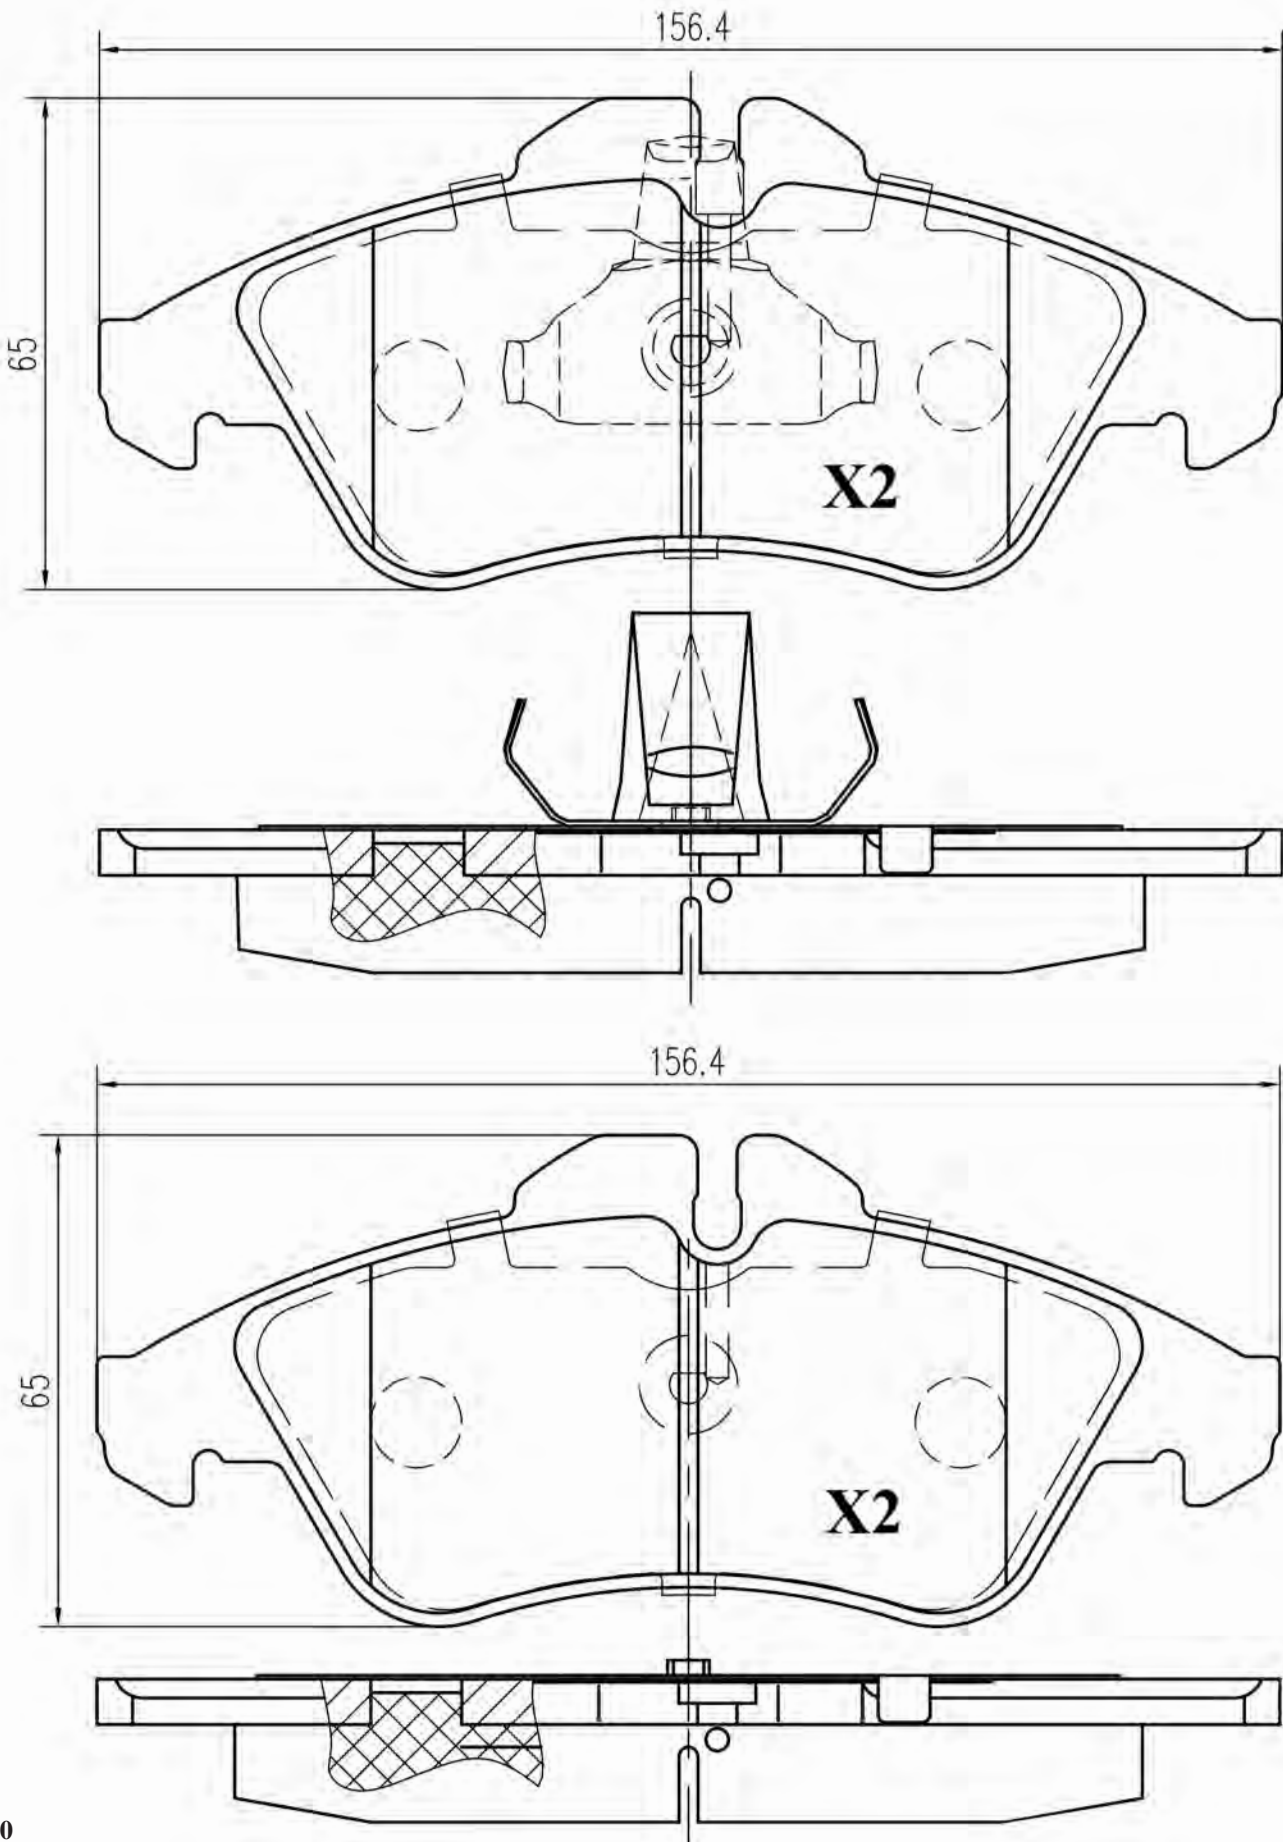

6216068

WVA 23440/23441

17.4/17.8

0

ATE

FORD

Fiesta Focus Tourneo Connect Transit Connect

6216069 WVA 23557