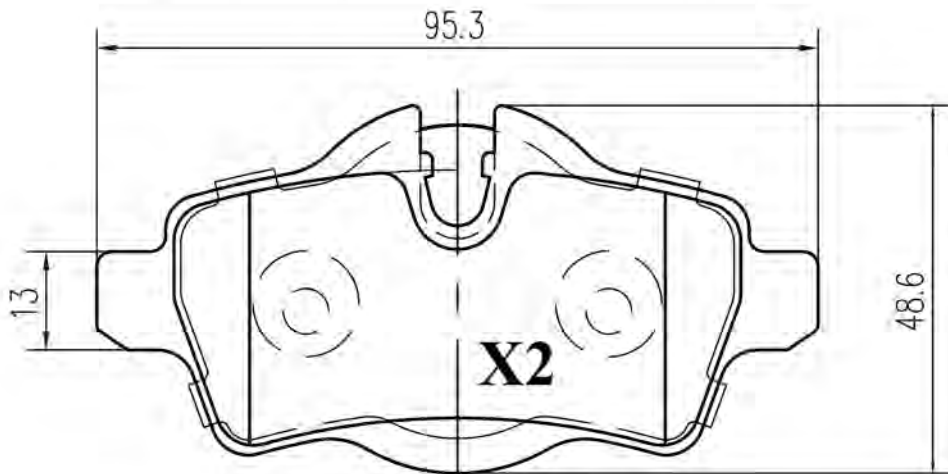

MINI

Mini Clubman R55 Mini R56 Mini Cab R57 Mini Coupe R58 Mini Roadster R59