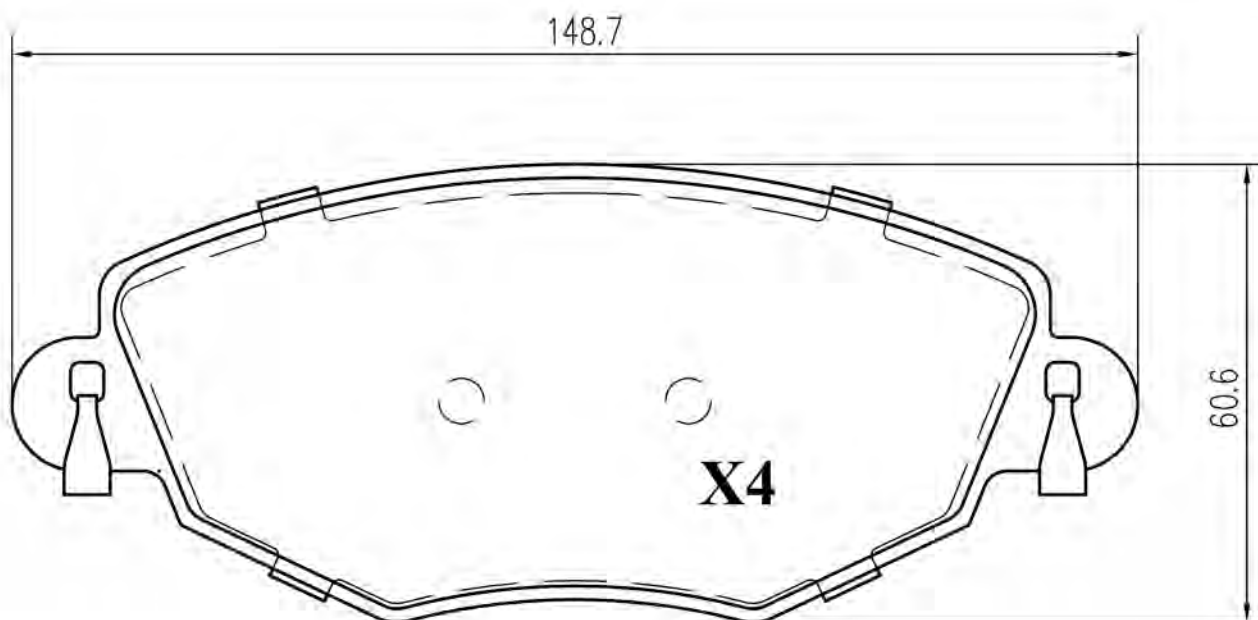

6216059 WVA 23279

18

0

BOSCH

FORD JAGUAR
Mondeo X Type