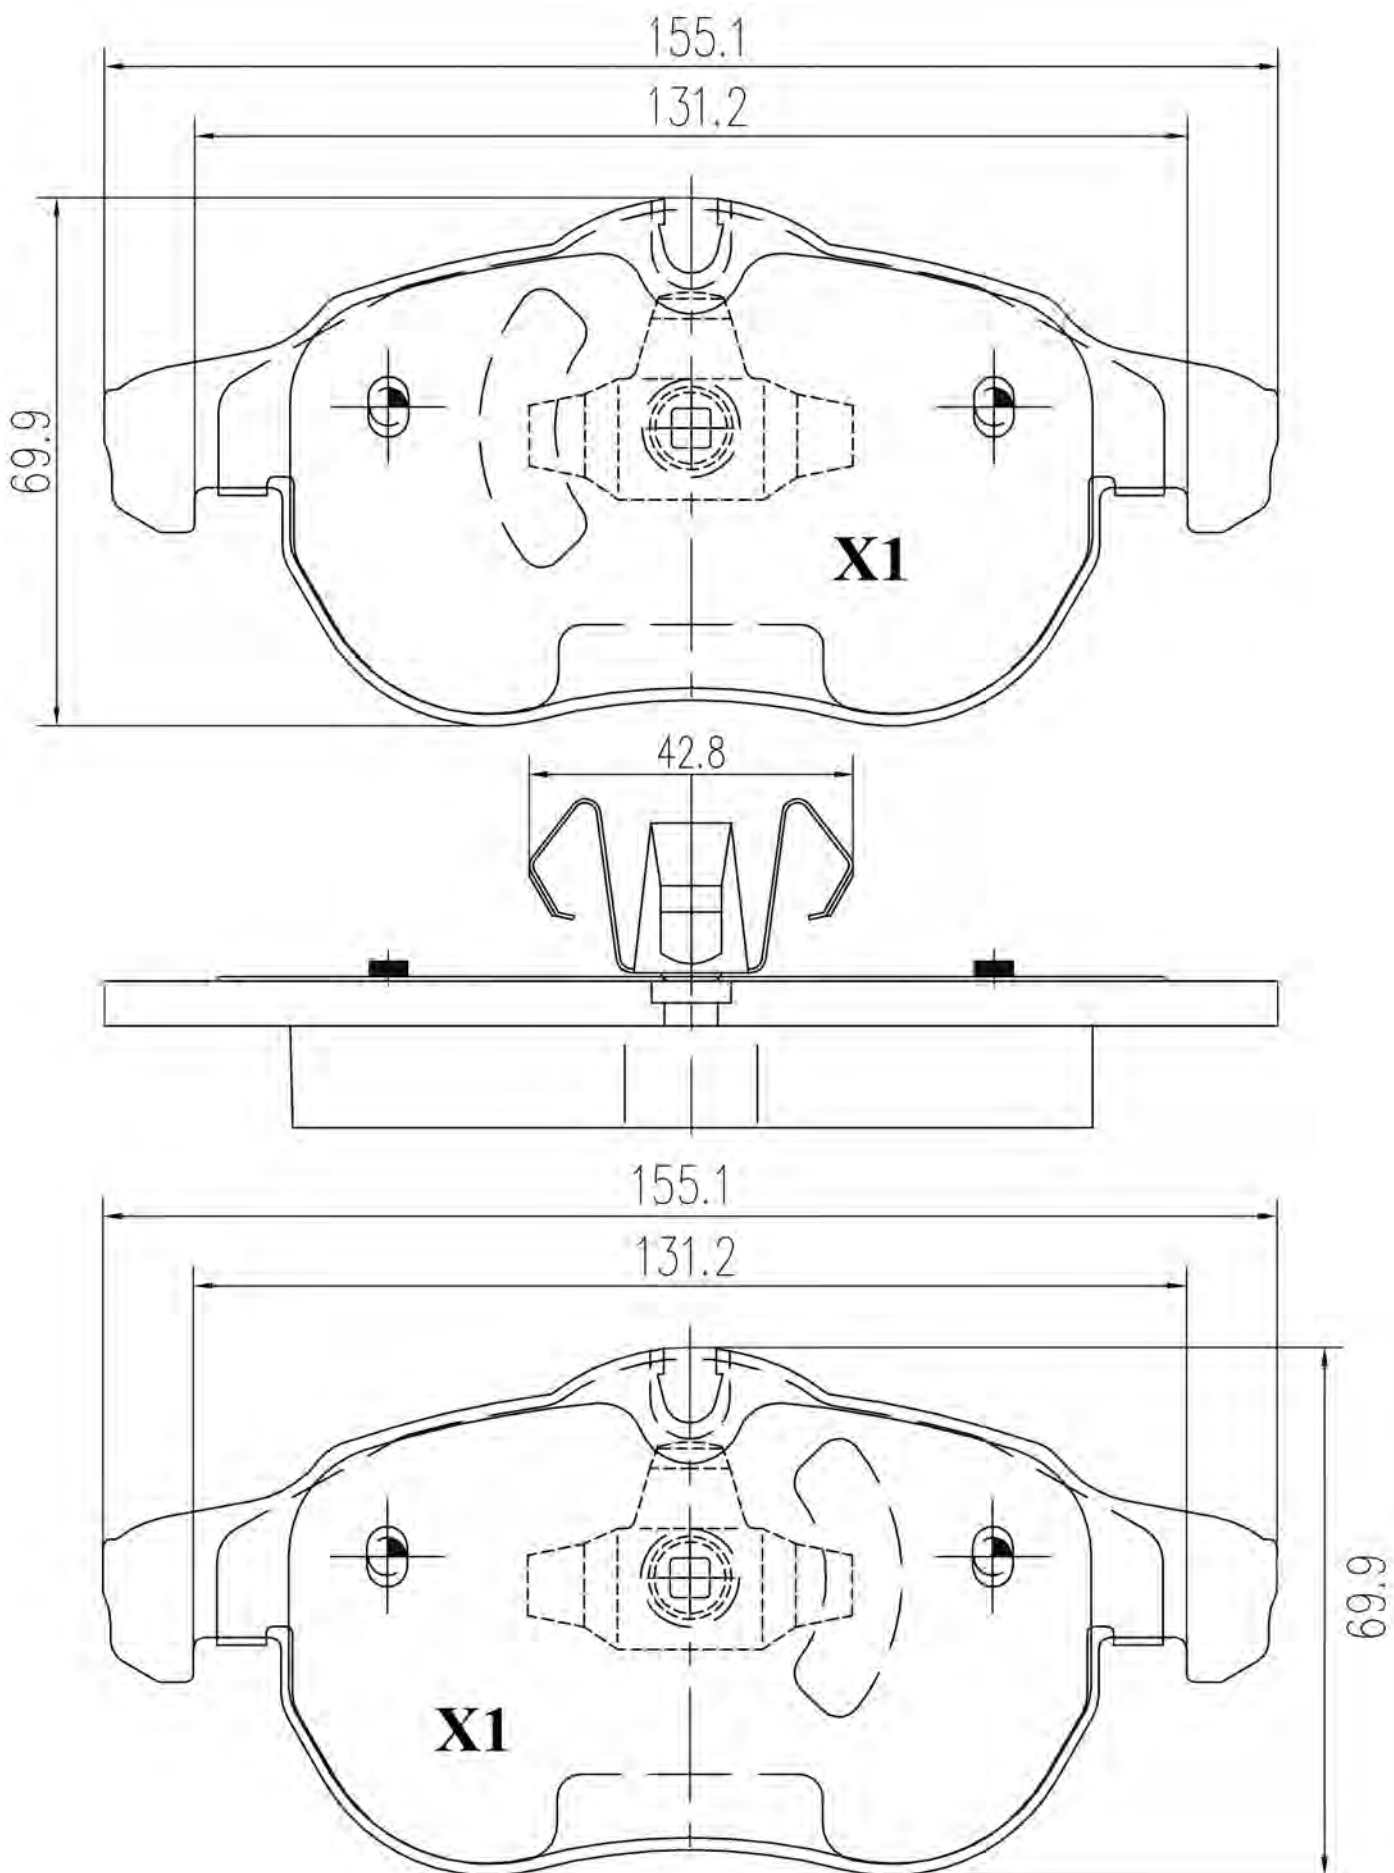

IAT OPEL SAAB

Croma Astra H Signum Vectra C Zafira 9 3