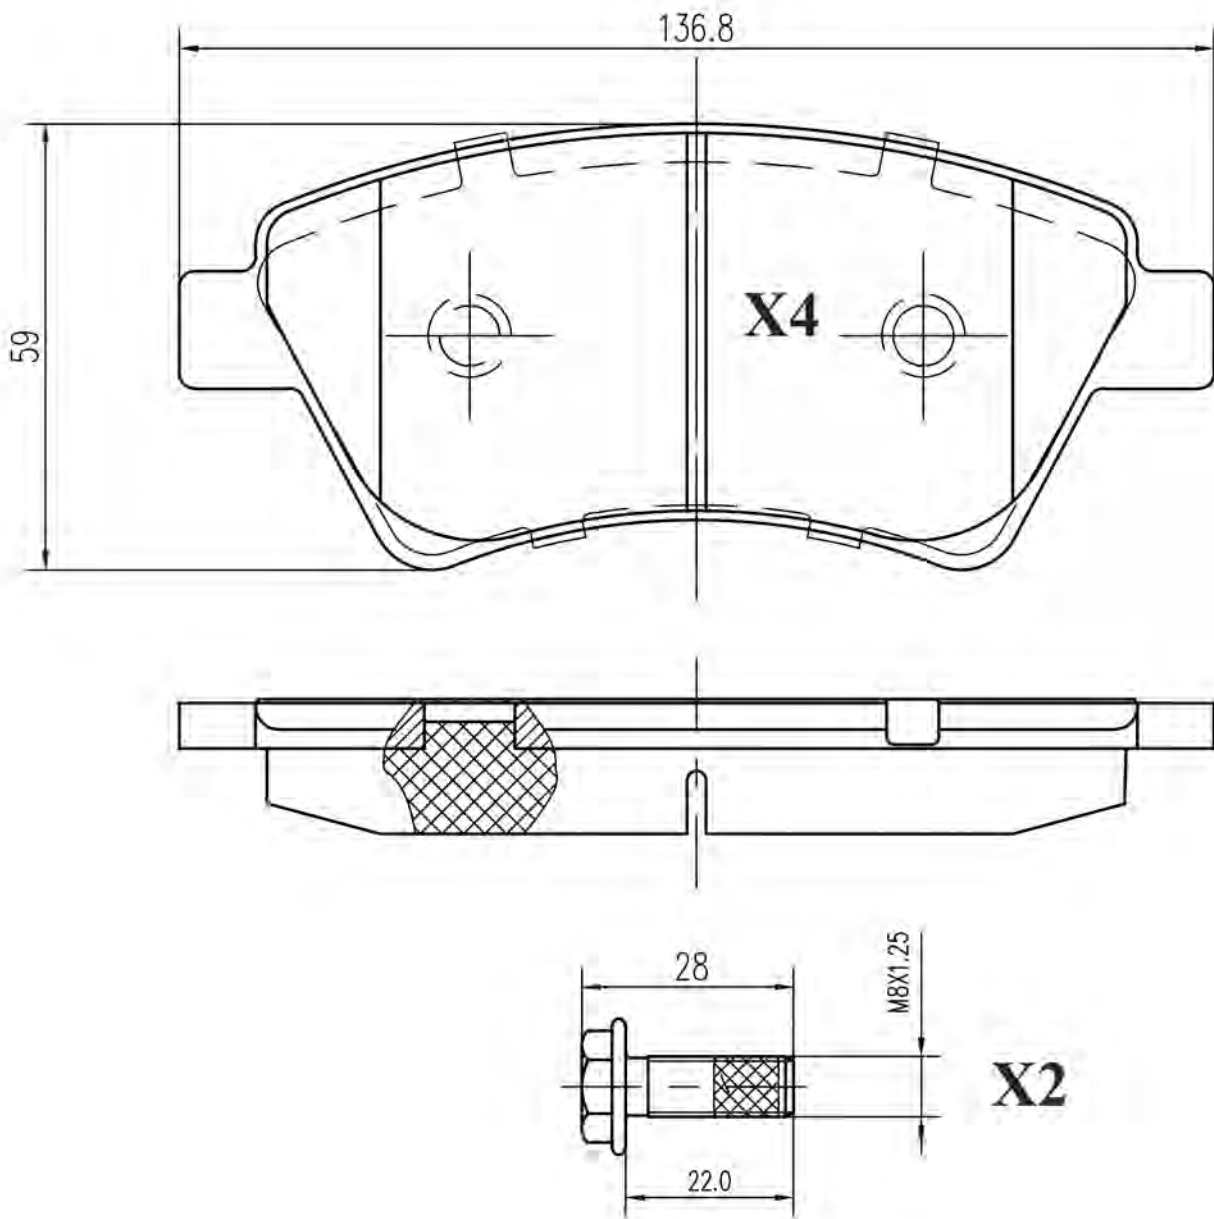

6214006

WVA 23930

17.9

0

BOSCH

RENAULT

Kangoo I Megane II Scenic II