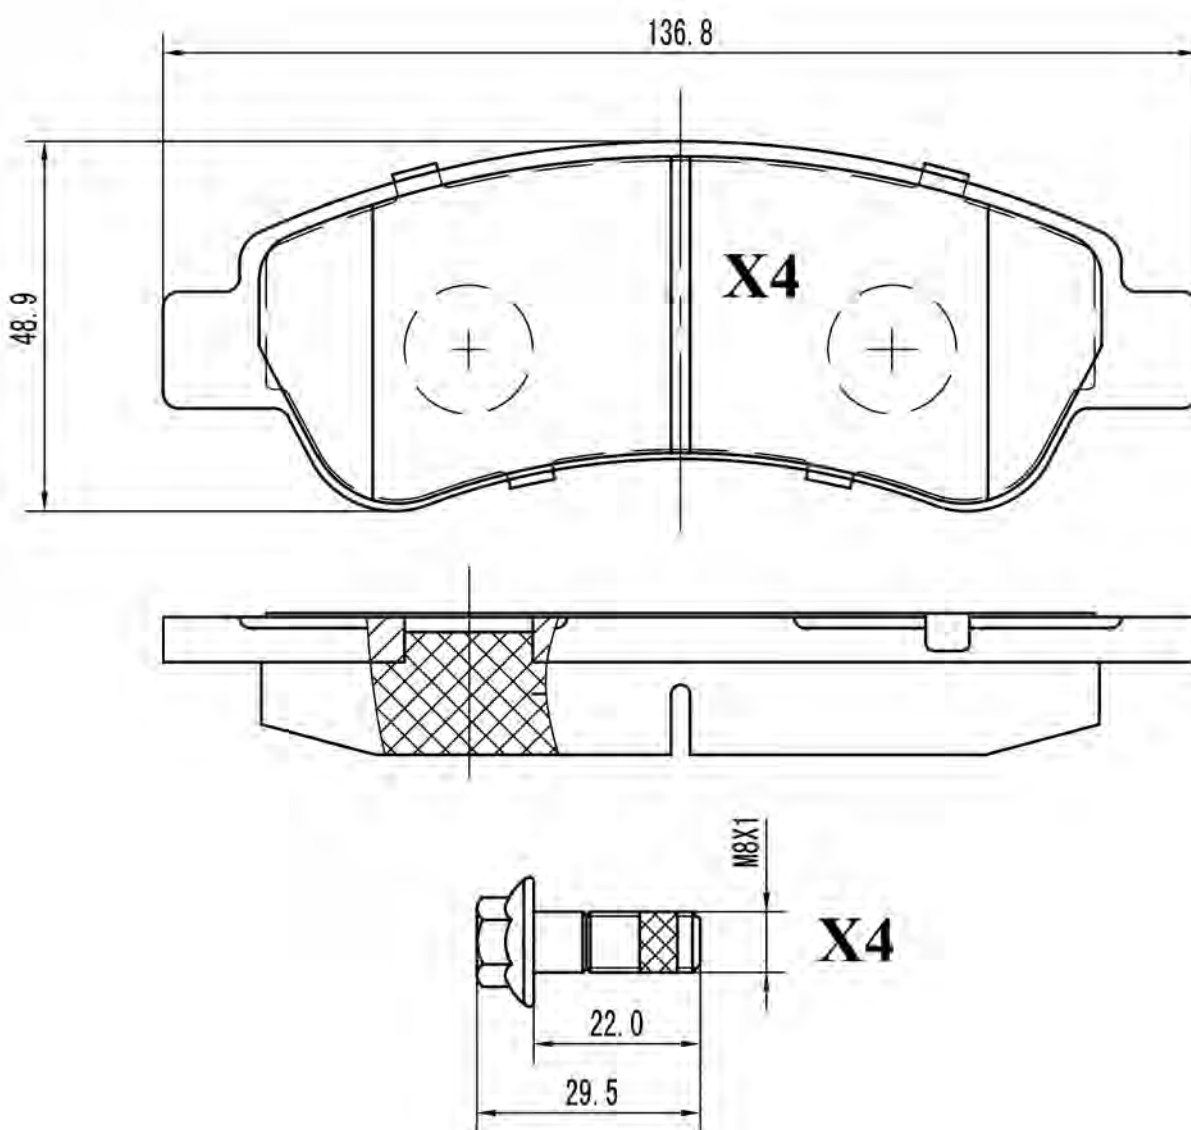

6210025

WVA

24465

18.8

0

Bosch

CITROEN FIAT PEUGEOT

Jumper Ducato 250 Boxer III