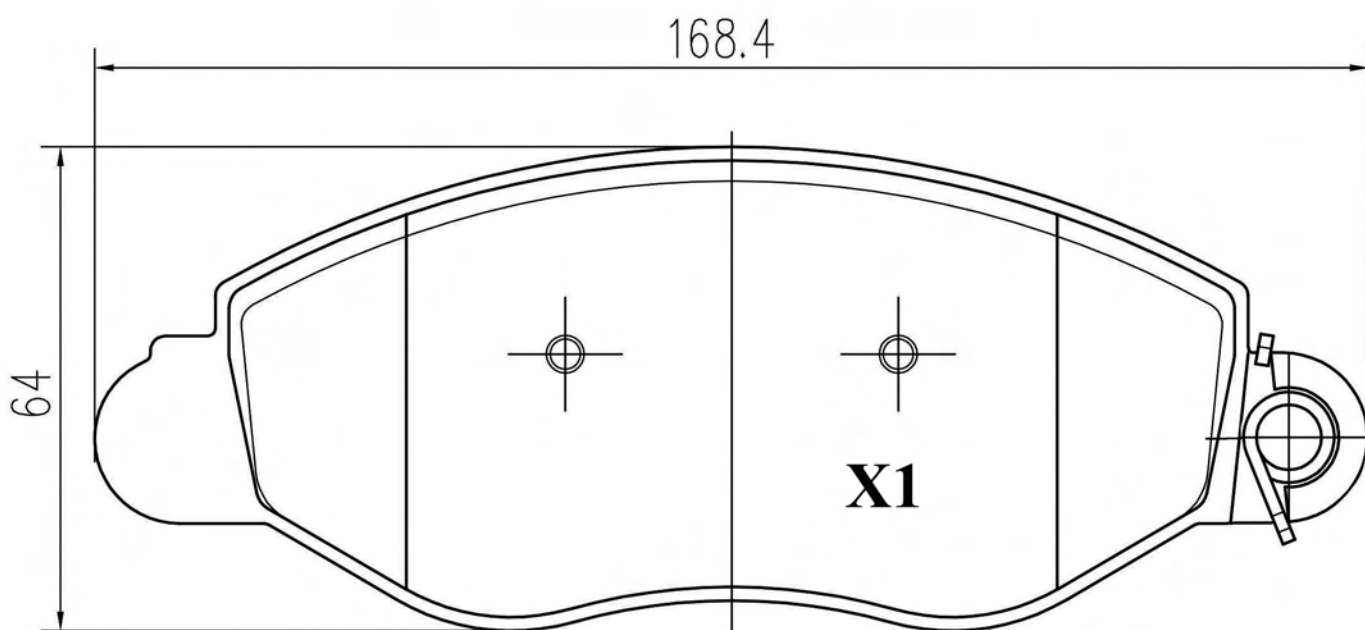

6216058

WVA

23434/23840
23841

17.5

0

BOSCH

FORD

Transit