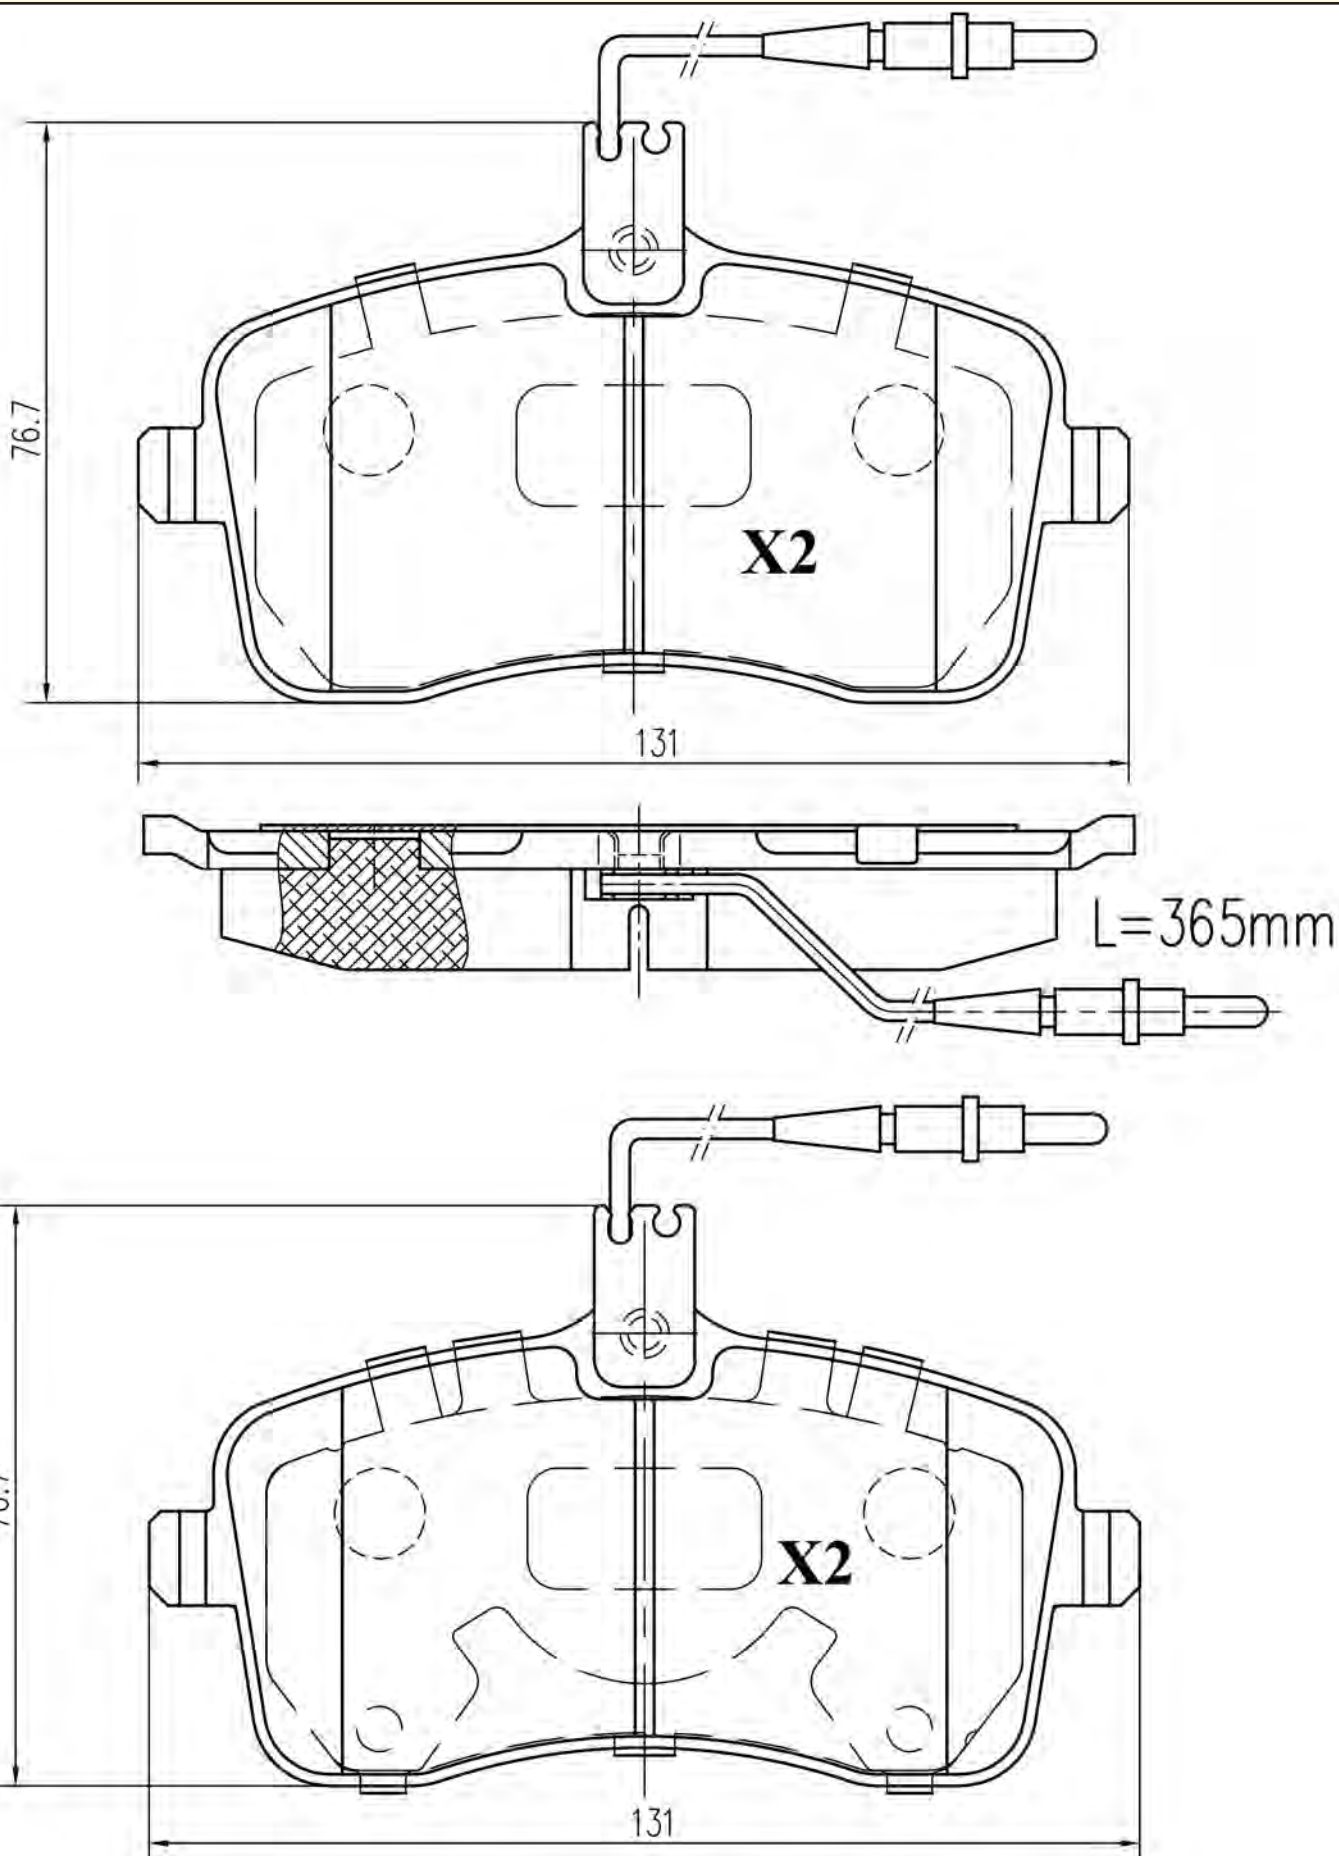

6210019

WVA

24134/24175

19.3

4

TRW

PEUGEOT

407