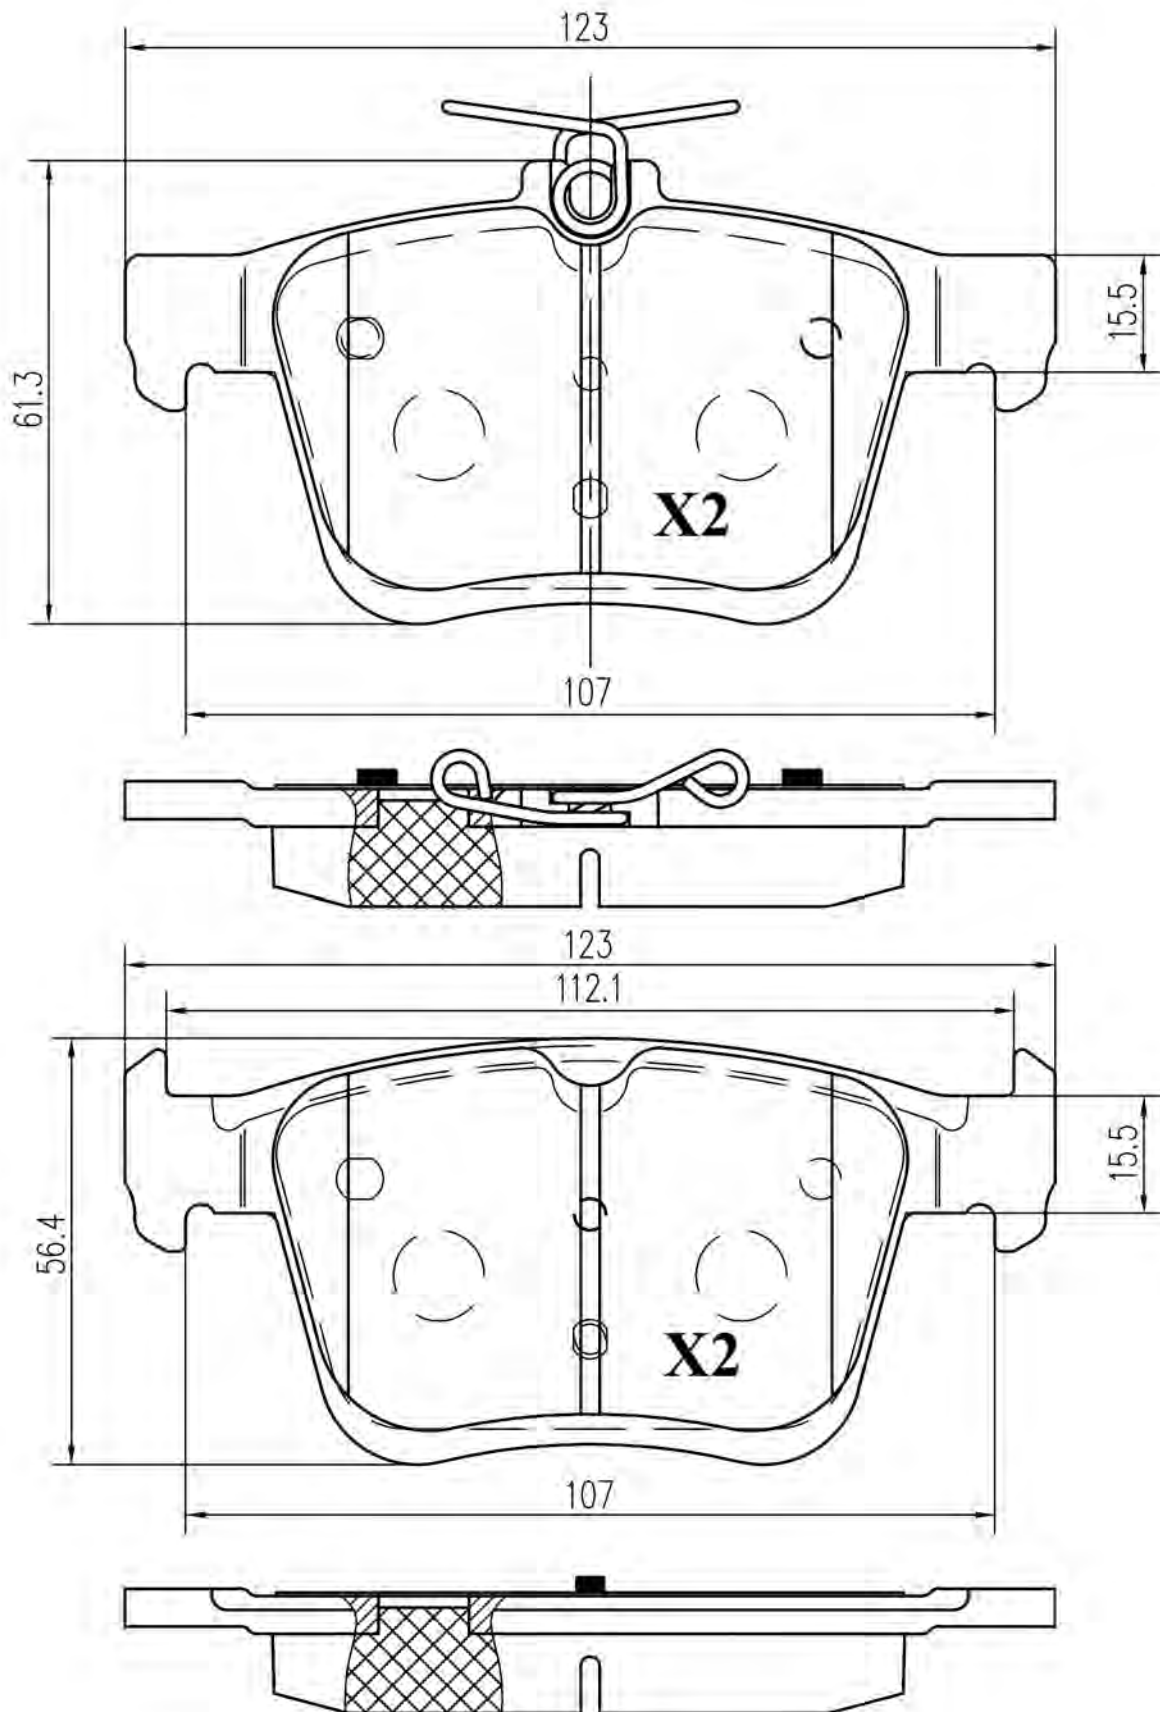

AUDI SEAT VWG
A3 Q2 TT Ateca Golf VII