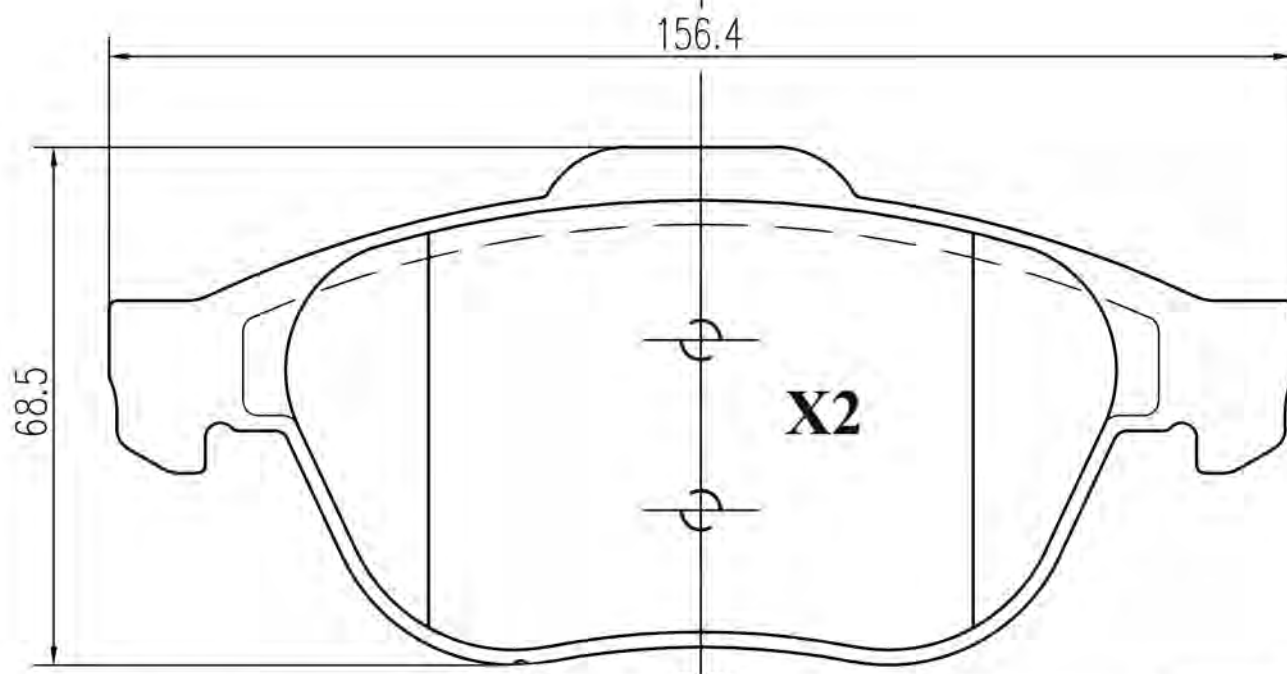

6214009 WVA 23245

17.8

0

ATE

RENAULT

Espace JK Laguna II Scenic I II Vel Satis