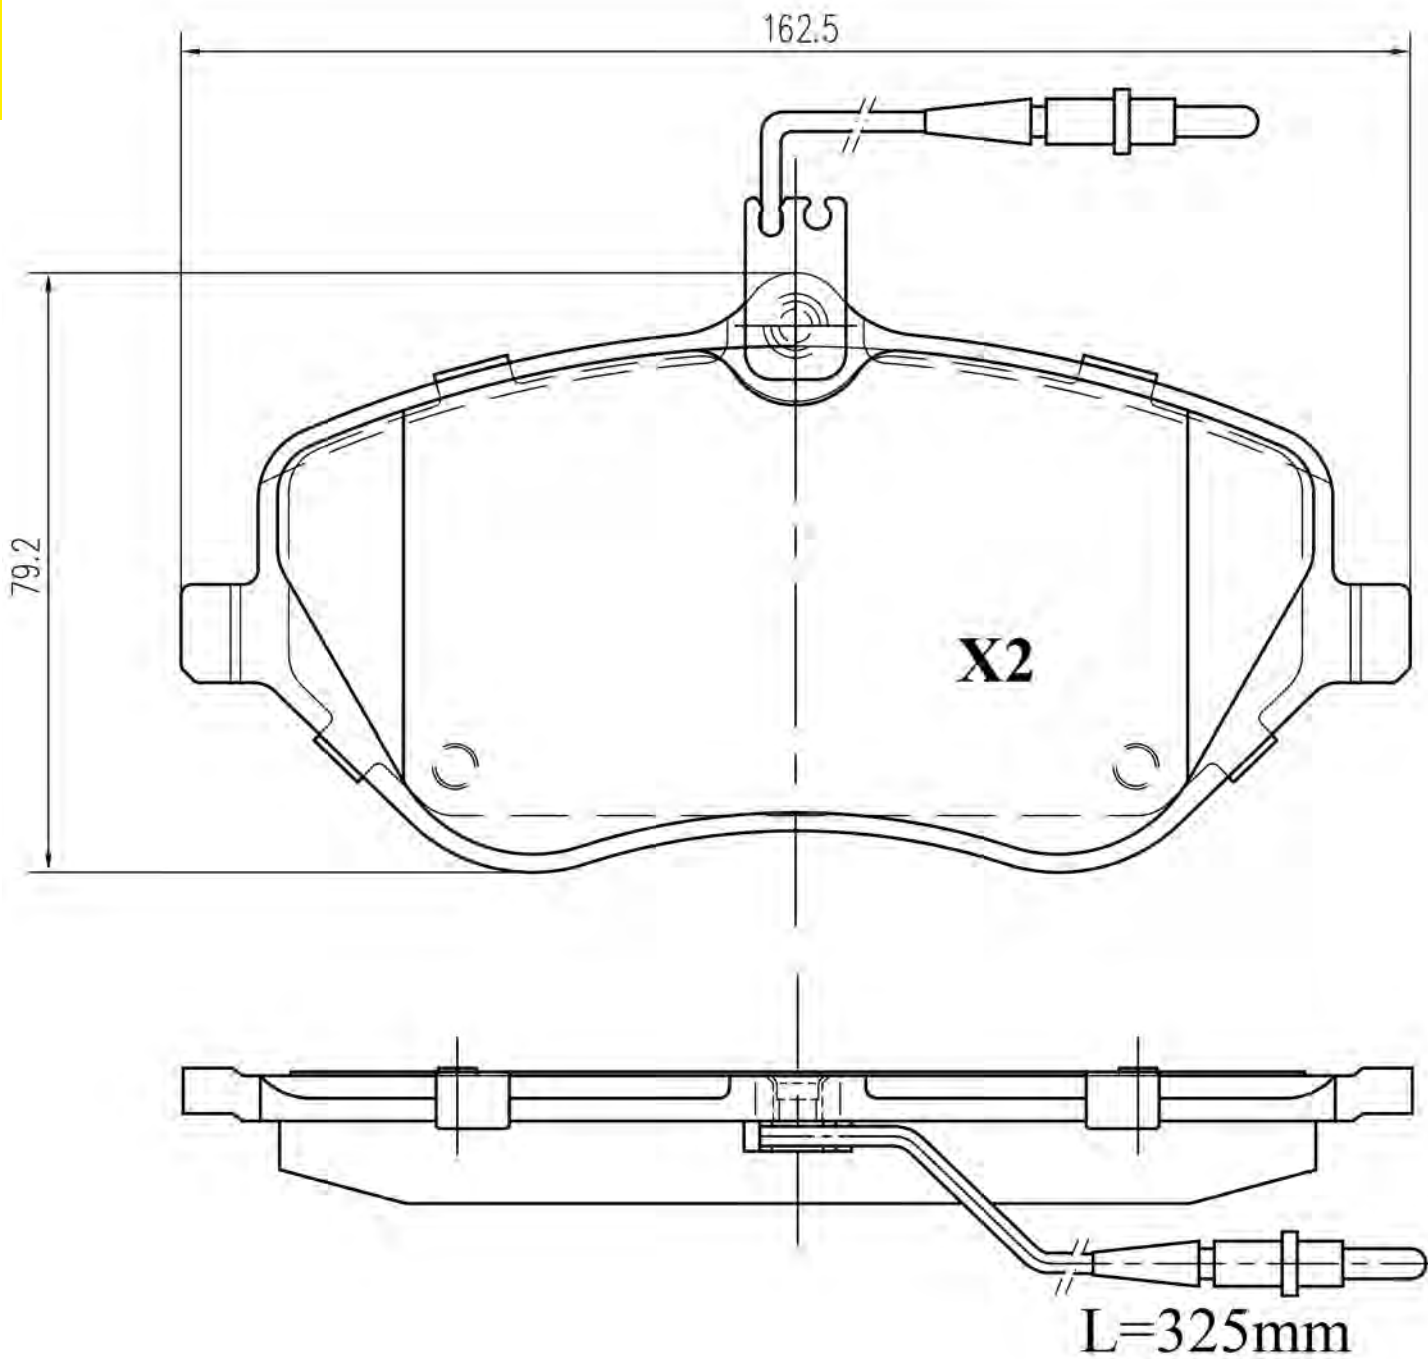

WVA

24133/24174

17.5

4

TRW

CITROEN PEUGEOT

C5 C6 407 607

FIAT PSA
Jumper Ducato Boxer