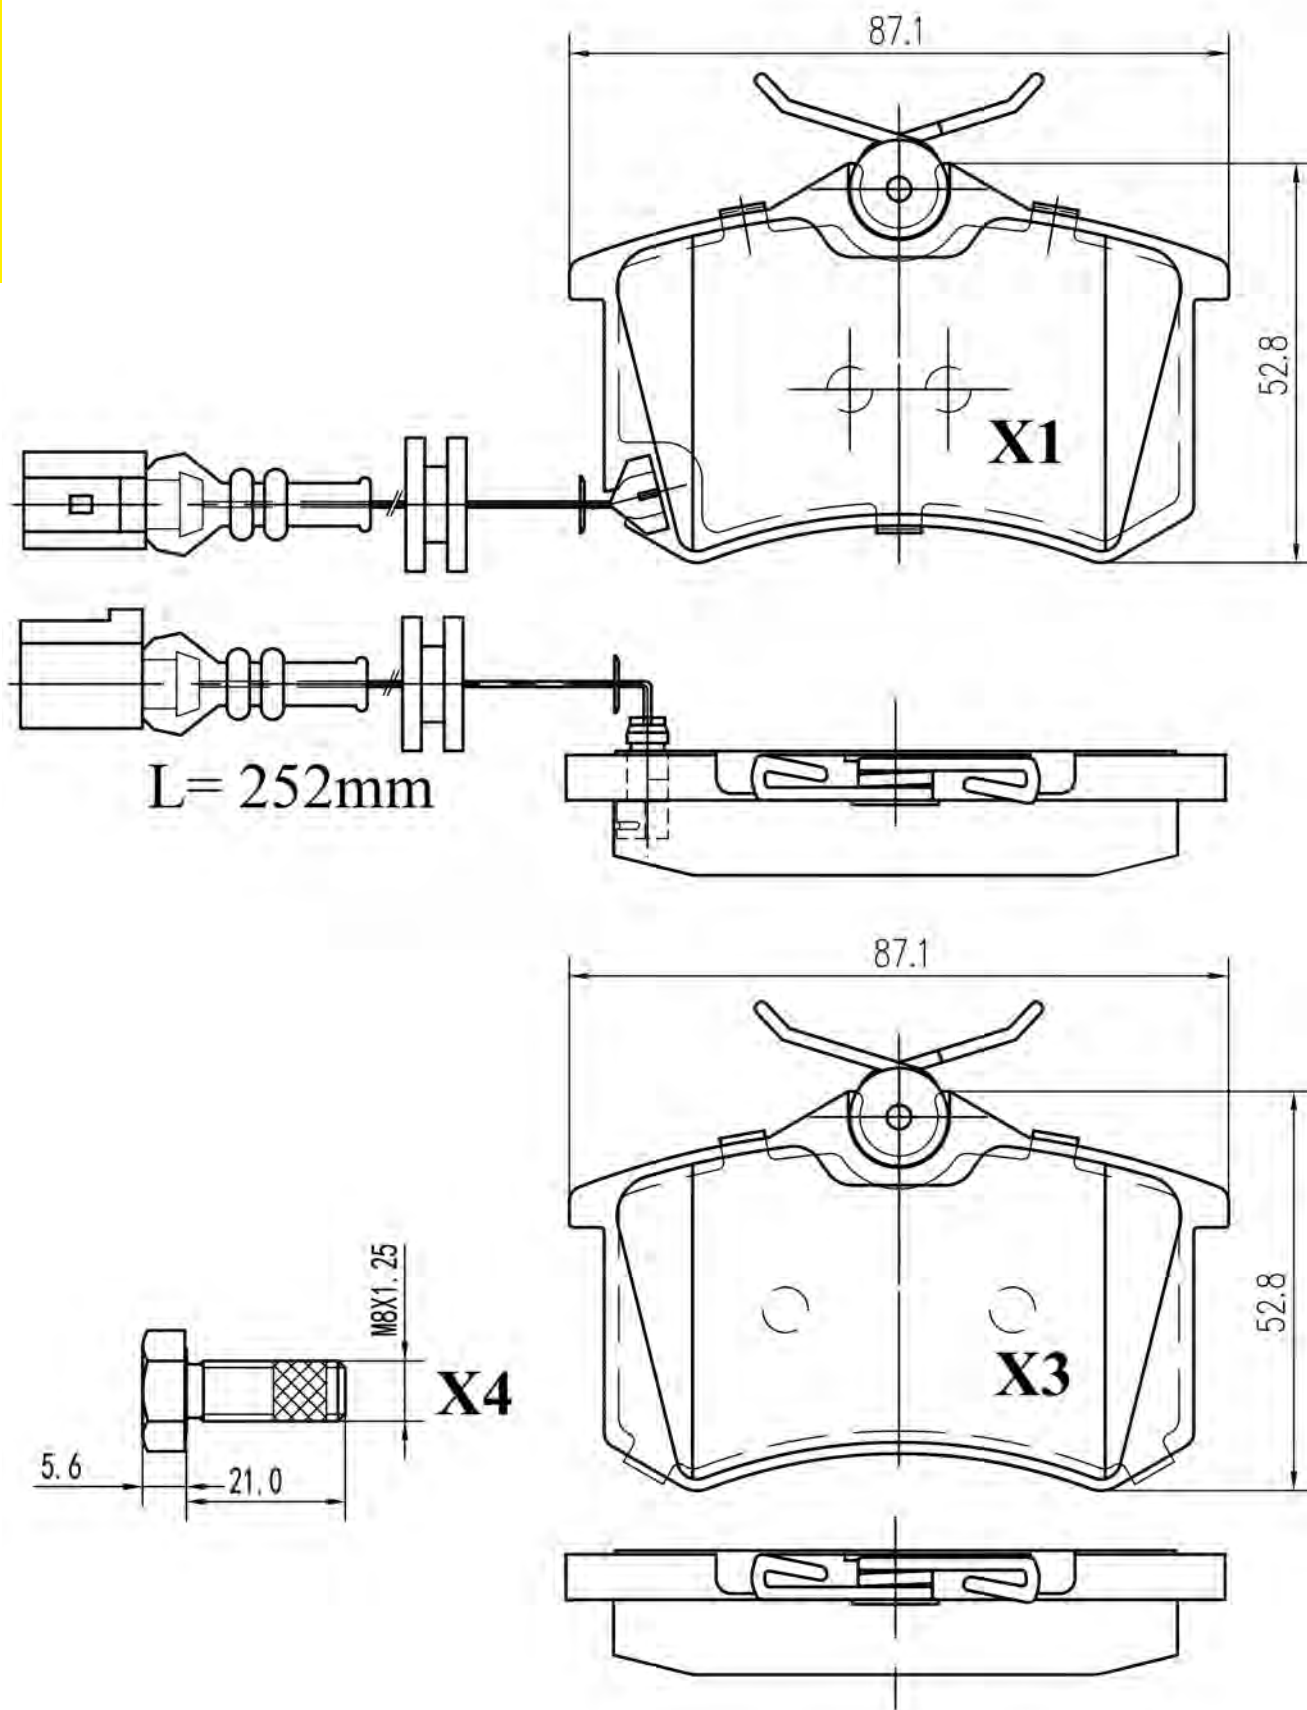

6216077

WVA

20676/21911
23823

16.9

1

TRW

SEAT VWG

Cordoba Ibiza Lupo Polo