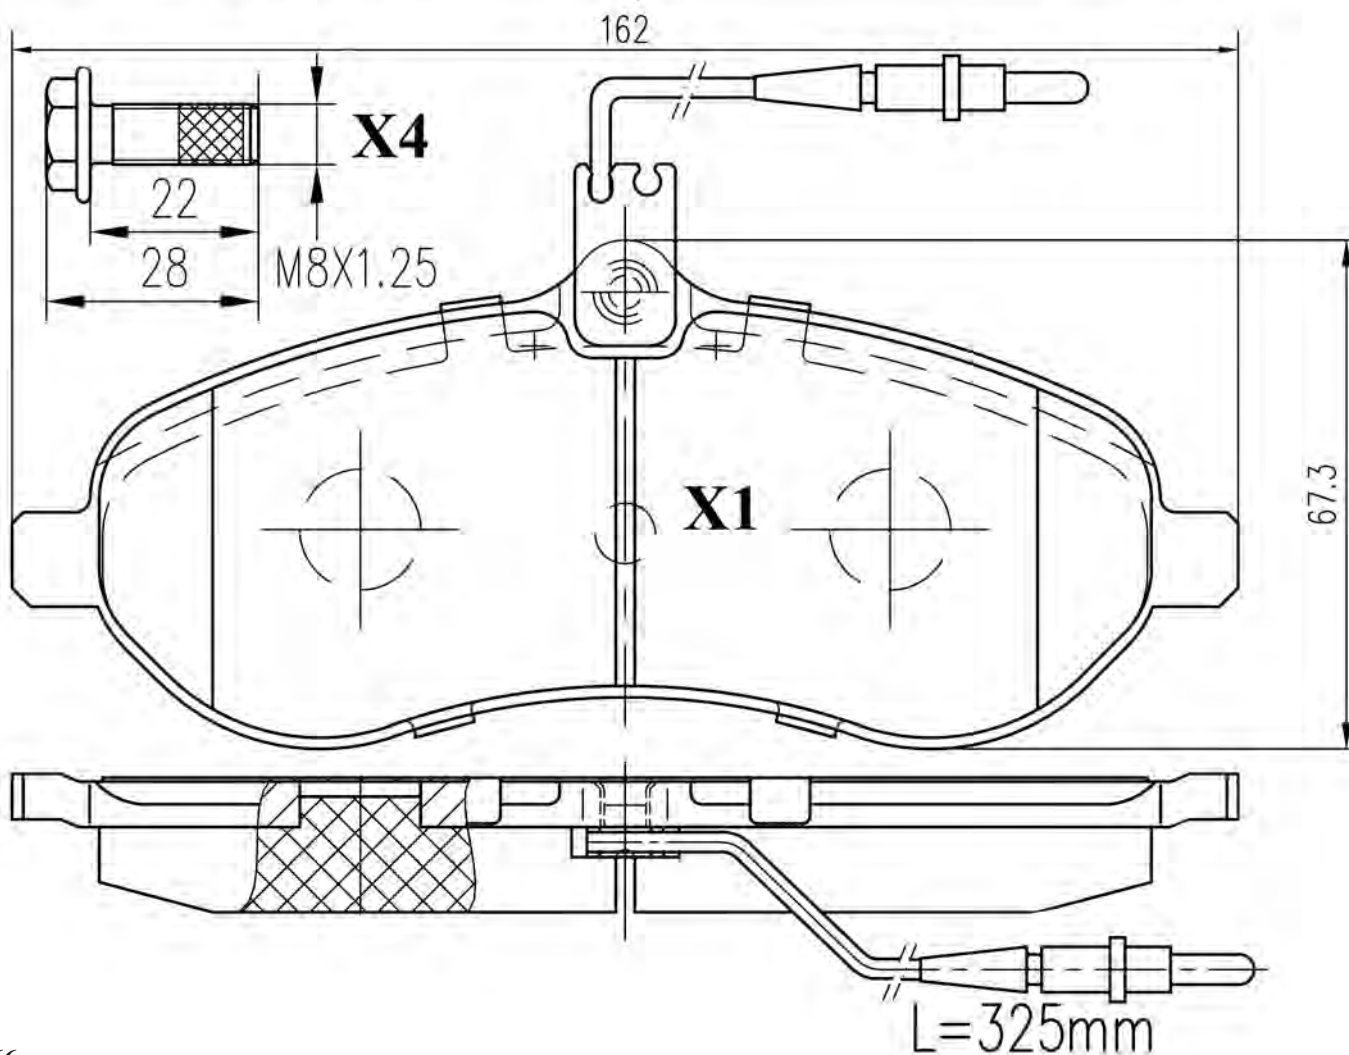

18.7

1

TRW

CITROEN FIAT PEUGEOT

Jumpy Scudo Expert

6210018

WVA 24540

16.3