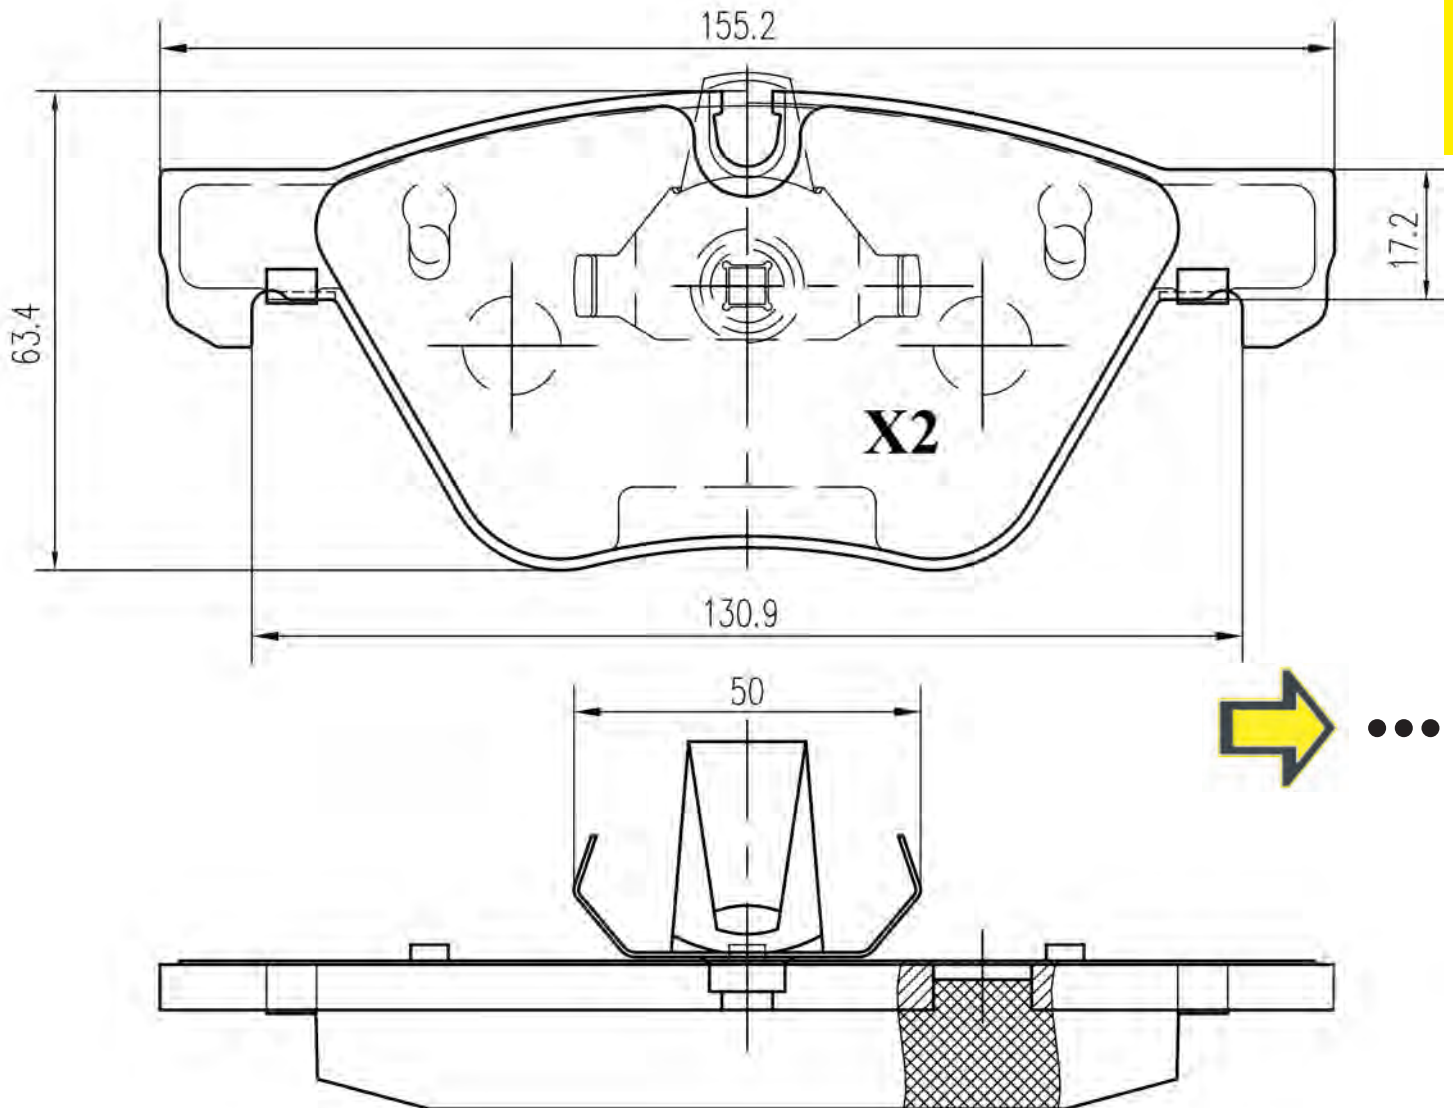

6216080

WVA 23794/23968

19.7

0

ATE

BMW

3 E90 E91 E92 E93 5 E60 E61 F10 F11 X1 Z4