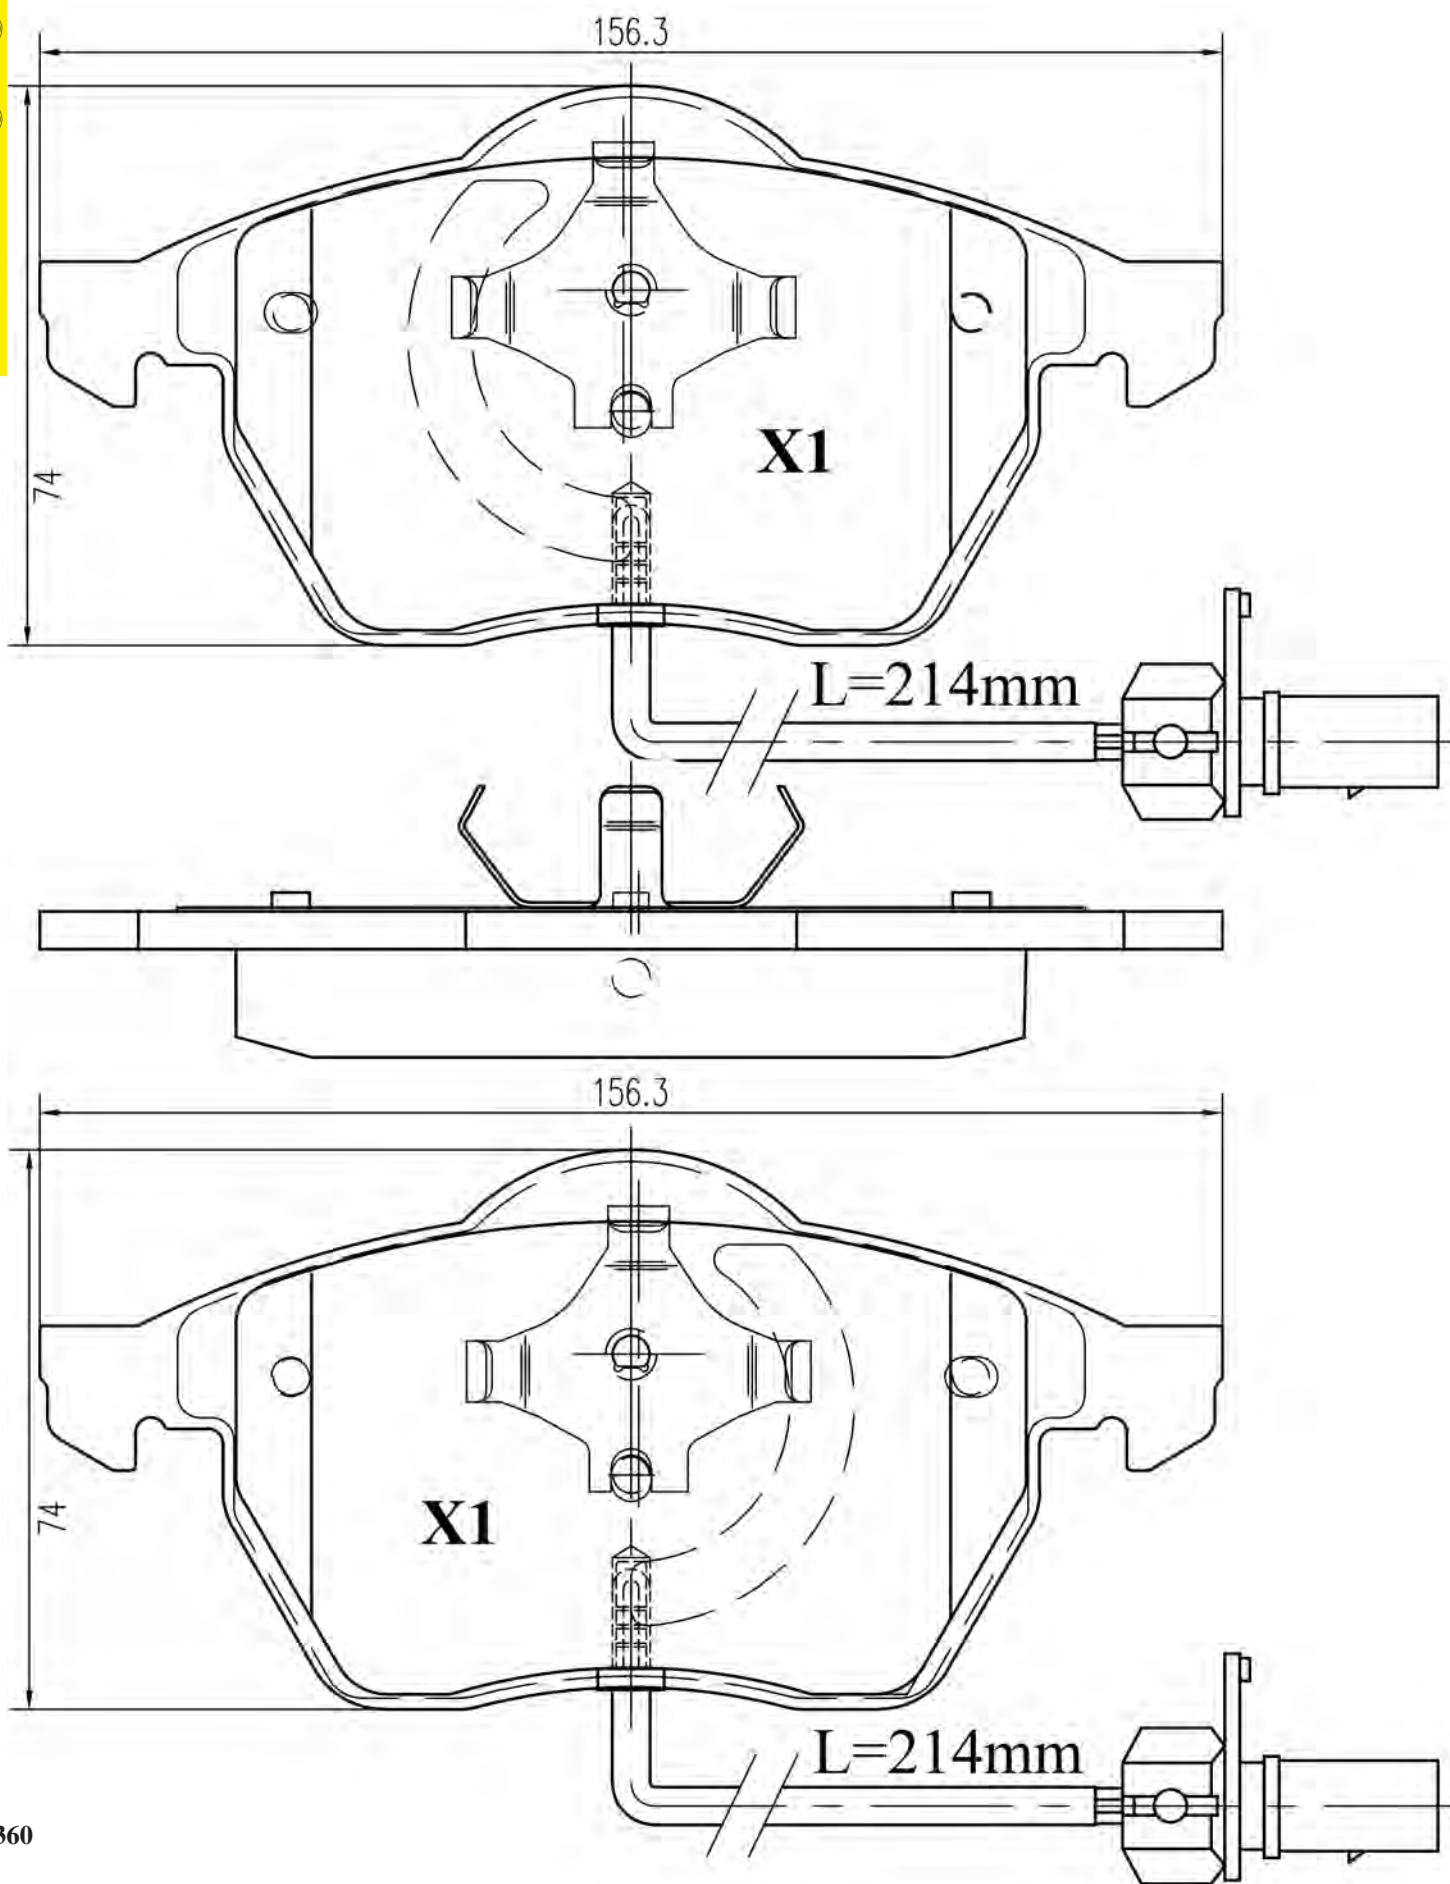

6216013

WVA

21938

19.3

2

ATE

VAG

A4 A6 Exeo Superb Passat