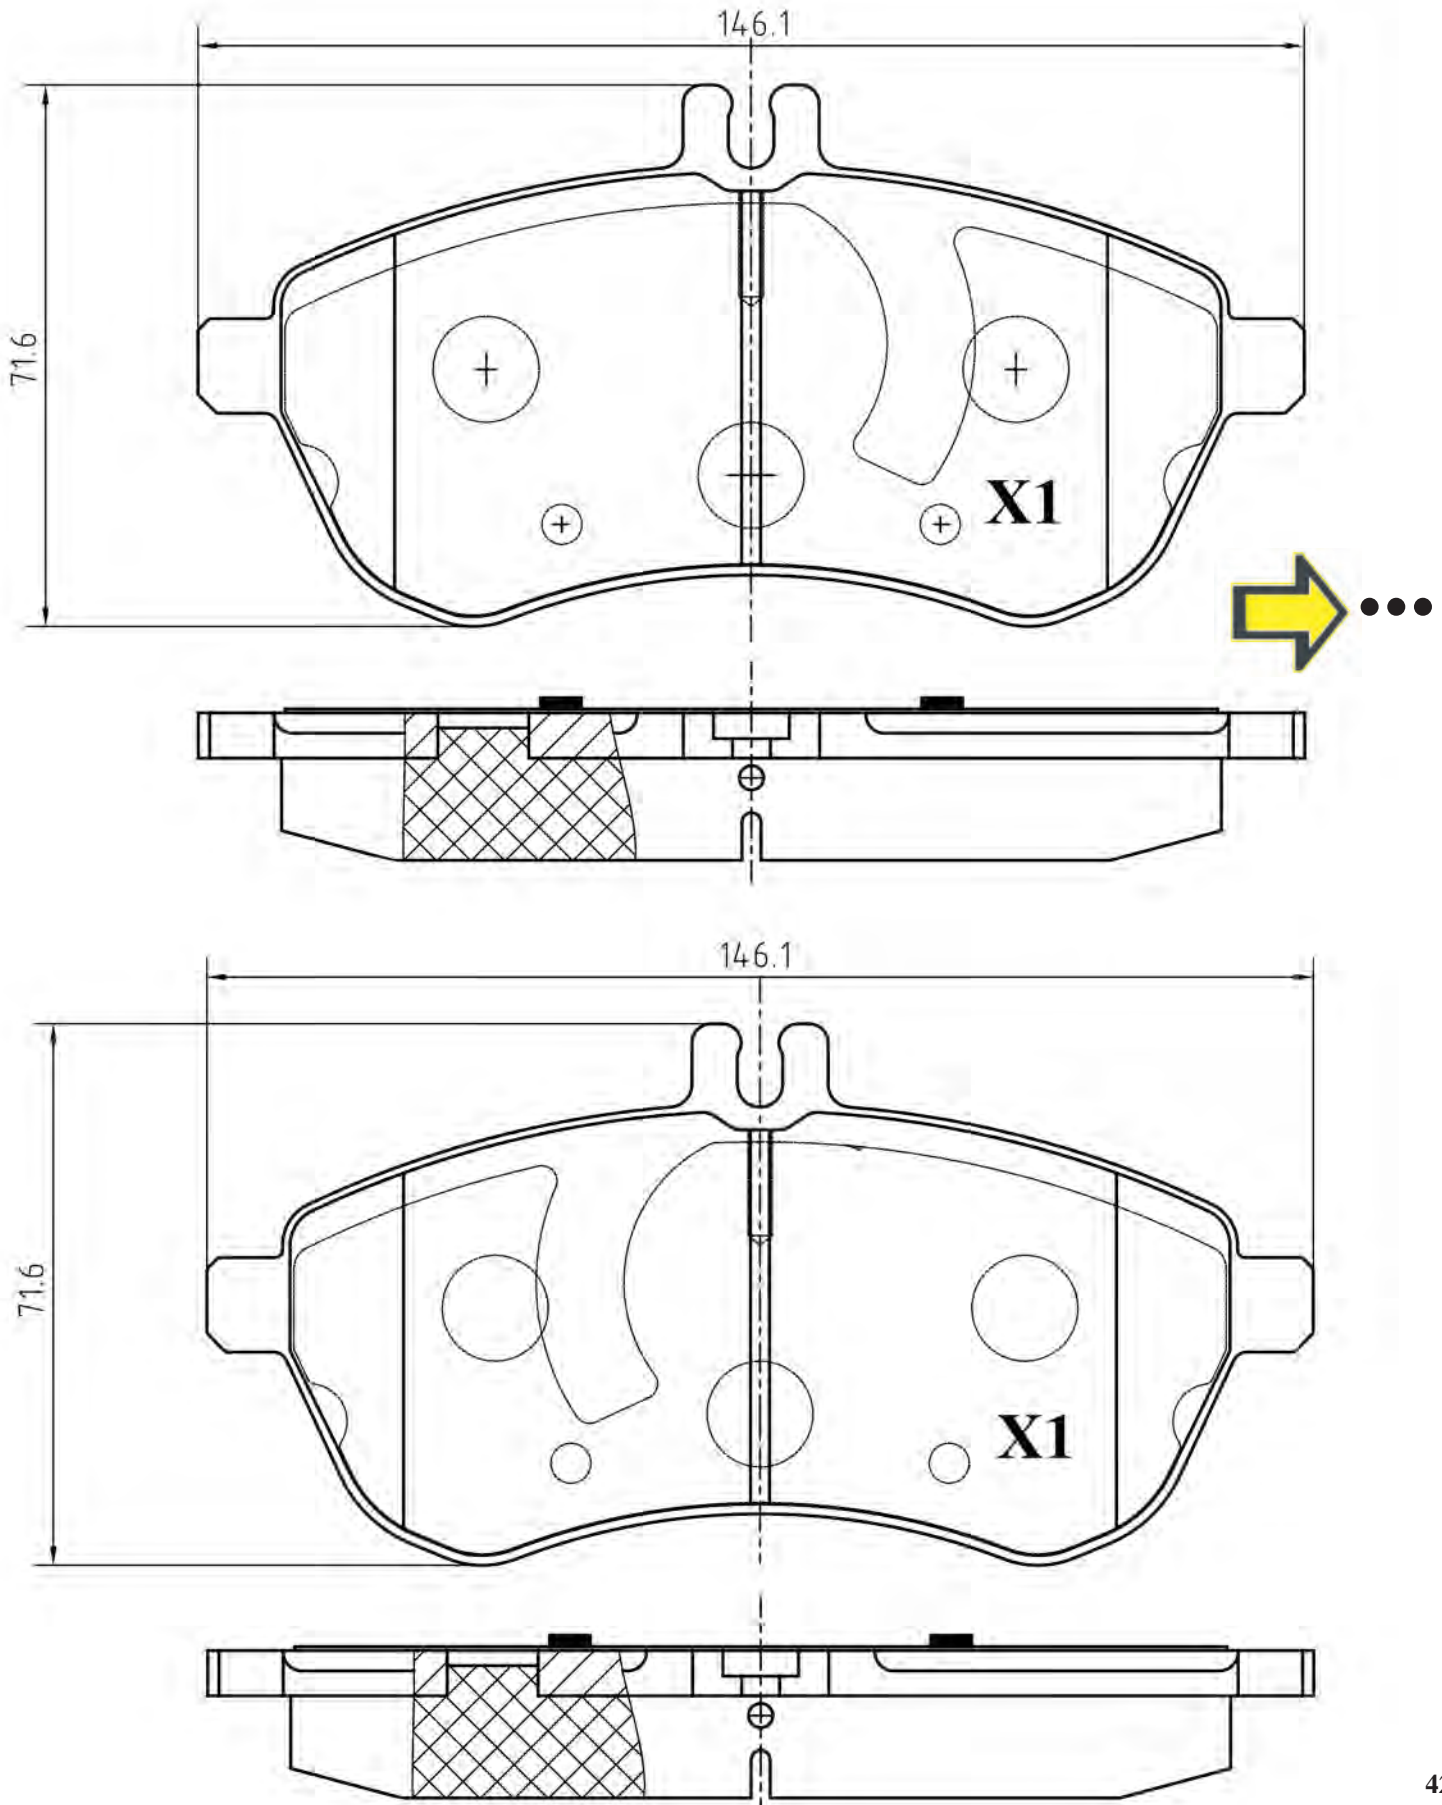

6216070

WVA 24306

20.1

0

TRW

MERCEDES

C 204 E 207 E 212