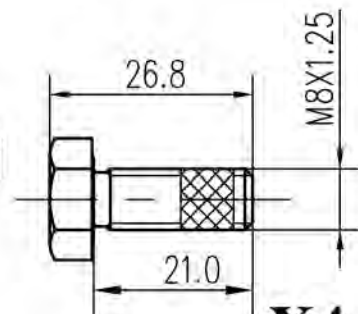

DACIA NISSAN OPEL RENAULT SUZUKI

Dokker Duster Logan I Lodgy Micra Note Tiida

Agila Kangoo II Modus Captur Clio III IV Splash Swift