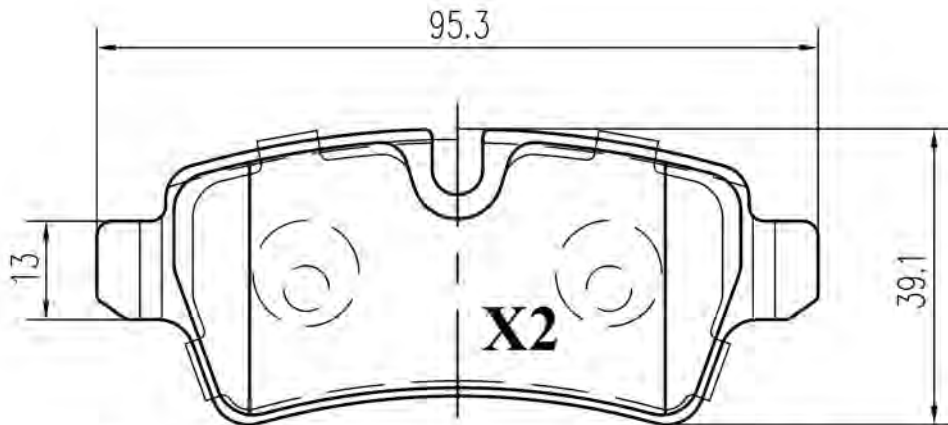

MINI

Mini Clubman R55 Mini R56 Mini Cab R57 Mini Coupe R58 Mini Roadster R59