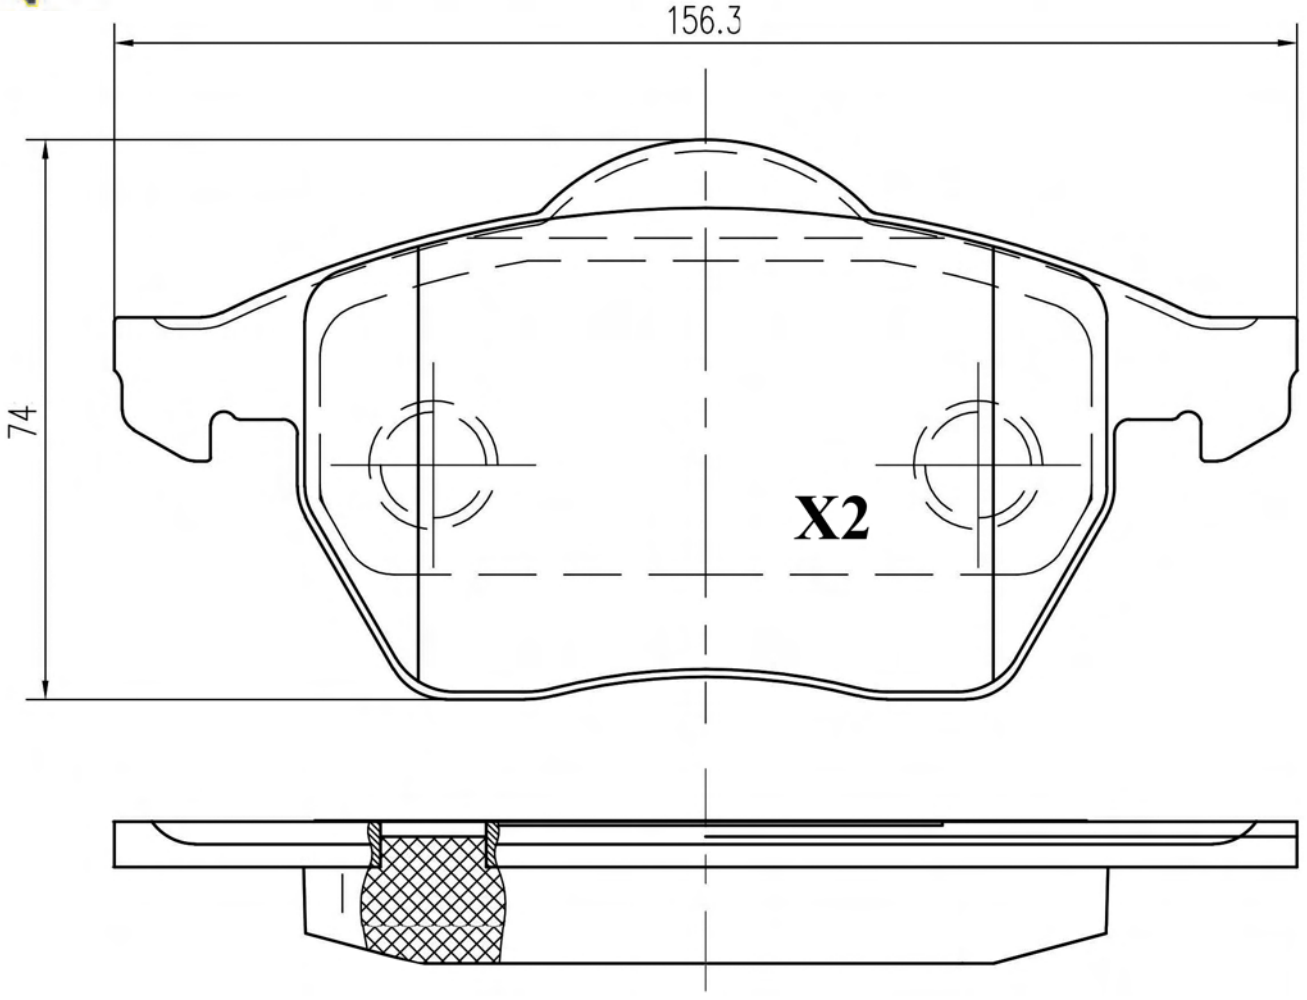

Doblo Delta Combo

6216079

WVA 23392

19.1

1

ATE

AUDI SEAT SKODA VWG

A3 TT Ibiza Leon Toledo Octavia New beetle Bora Golf IV