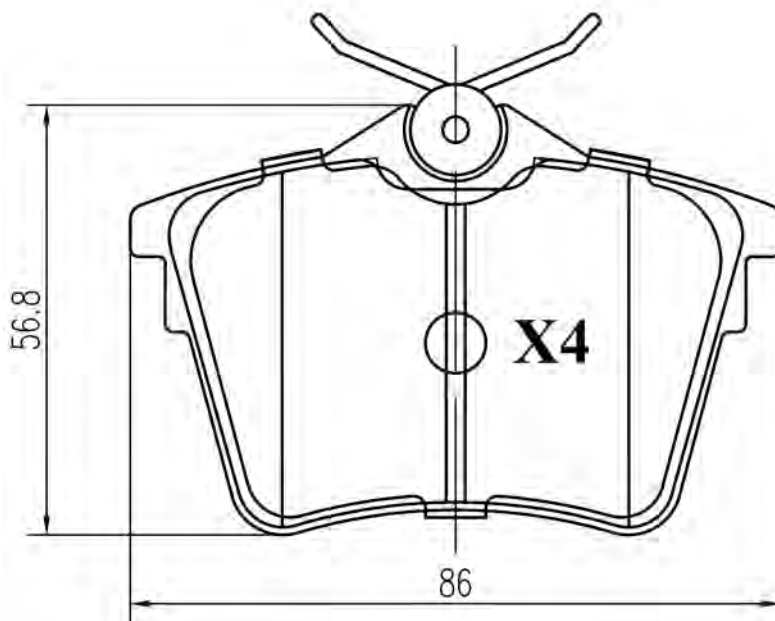

6210022

WVA 24135

17.8

0

TRW

CITROEN PEUGEOT

C5 407 607