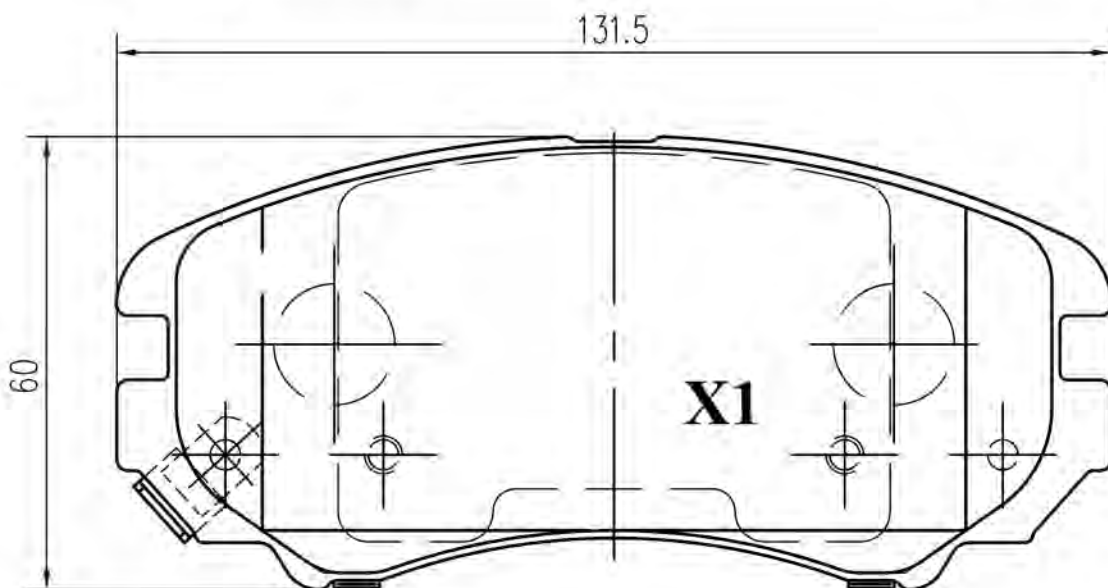

6216071

WVA 23893

17.5

0

MANDO

HYUNDAI KIA

Coupe Elantra Sonata Tucson Magentis Soul Sportage