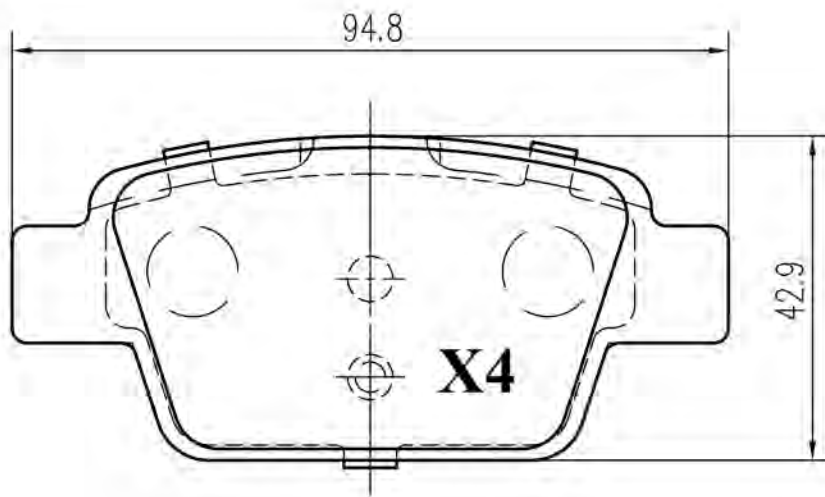

6216065

WVA 23714

16

0

BOSCH

FIAT
Multipla Stilo