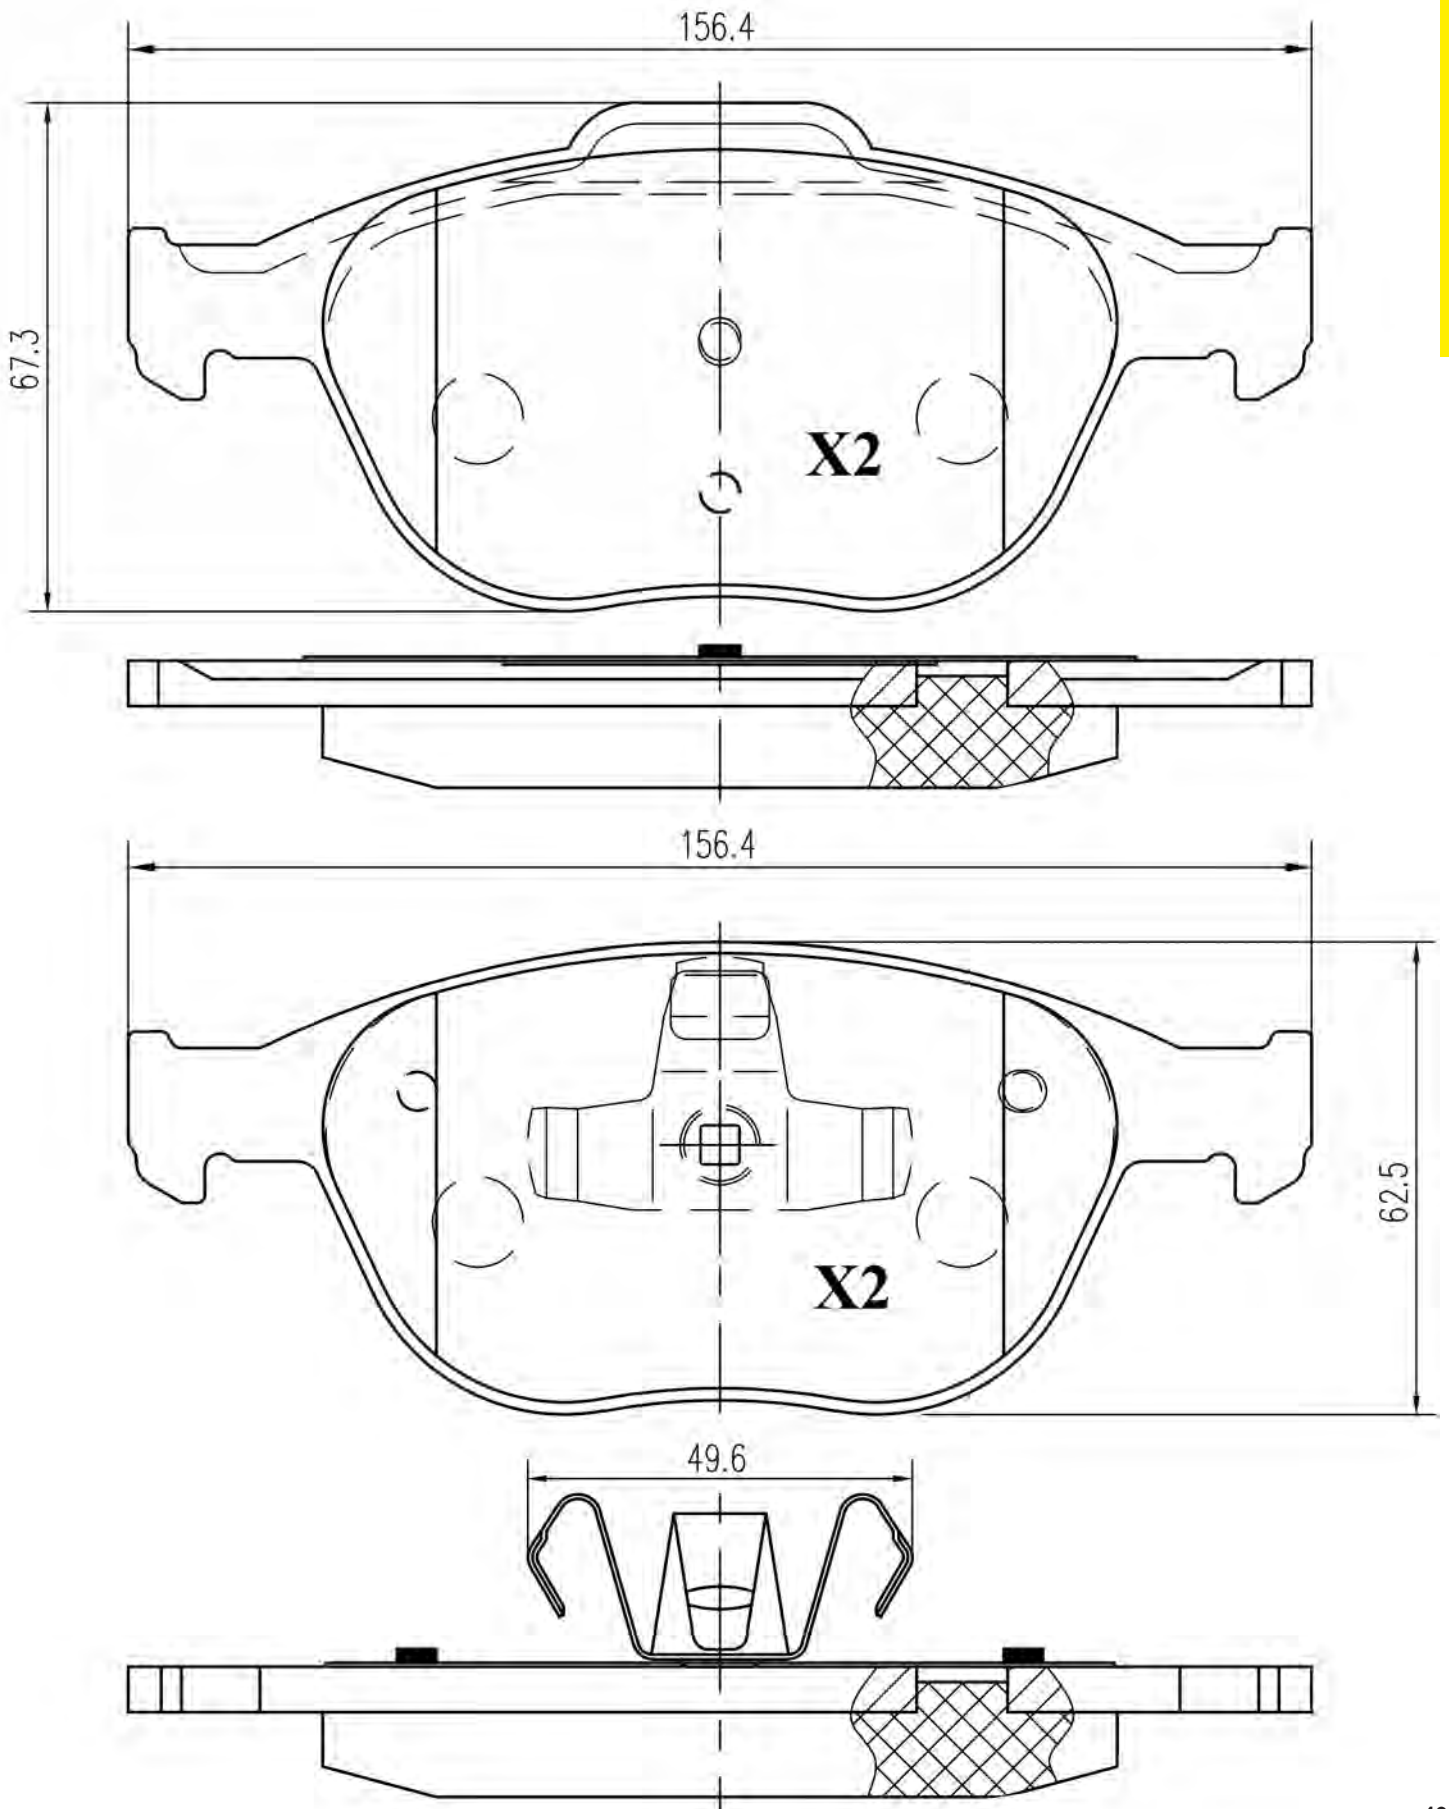

6216068

WVA 23440/23441

17.4/17.8

0

ATE

FORD

Fiesta Focus Tourneo Connect Transit Connect

6216069 WVA 23557