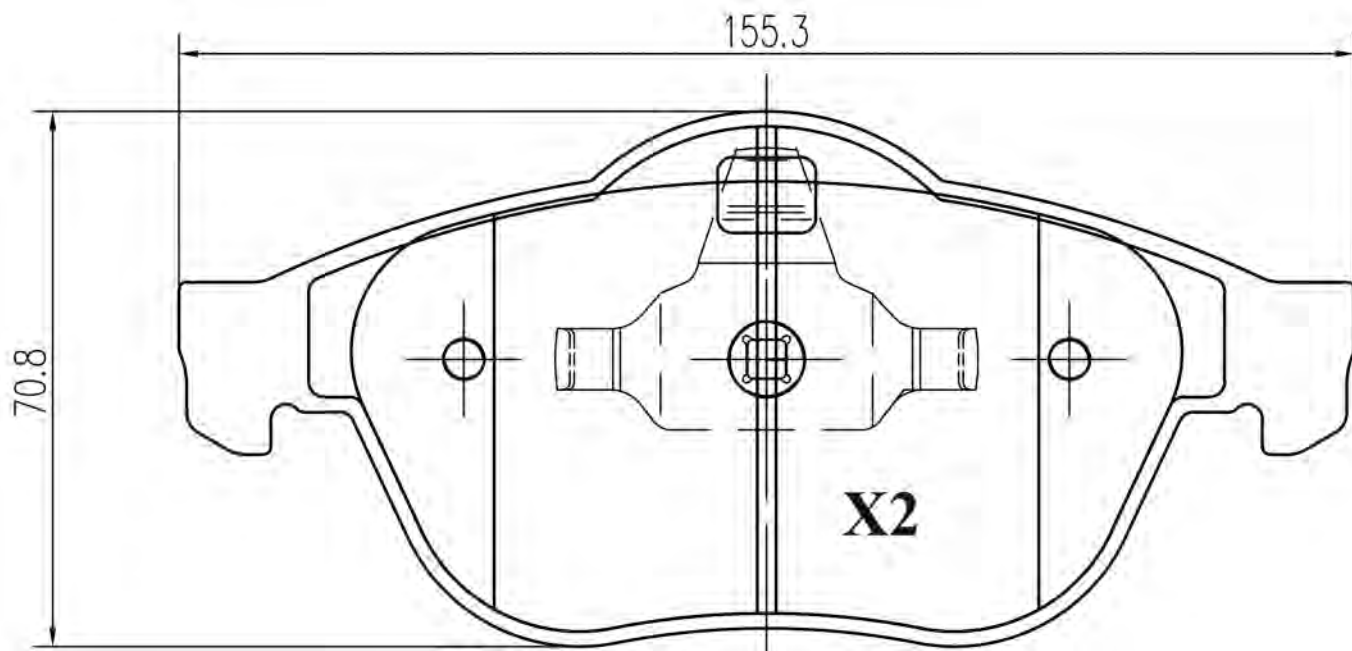

6214009 WVA 23245

17.8

0

ATE

RENAULT

Espace JK Laguna II Scenic I II Vel Satis