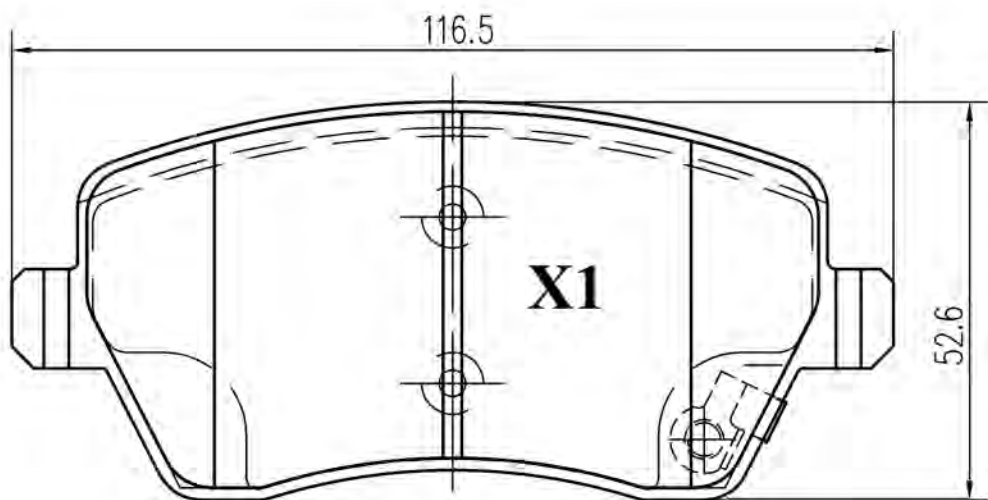

DACIA NISSAN OPEL RENAULT SUZUKI

Dokker Duster Logan I Lodgy Micra Note Tiida

Agila Kangoo II Modus Captur Clio III IV Splash Swift