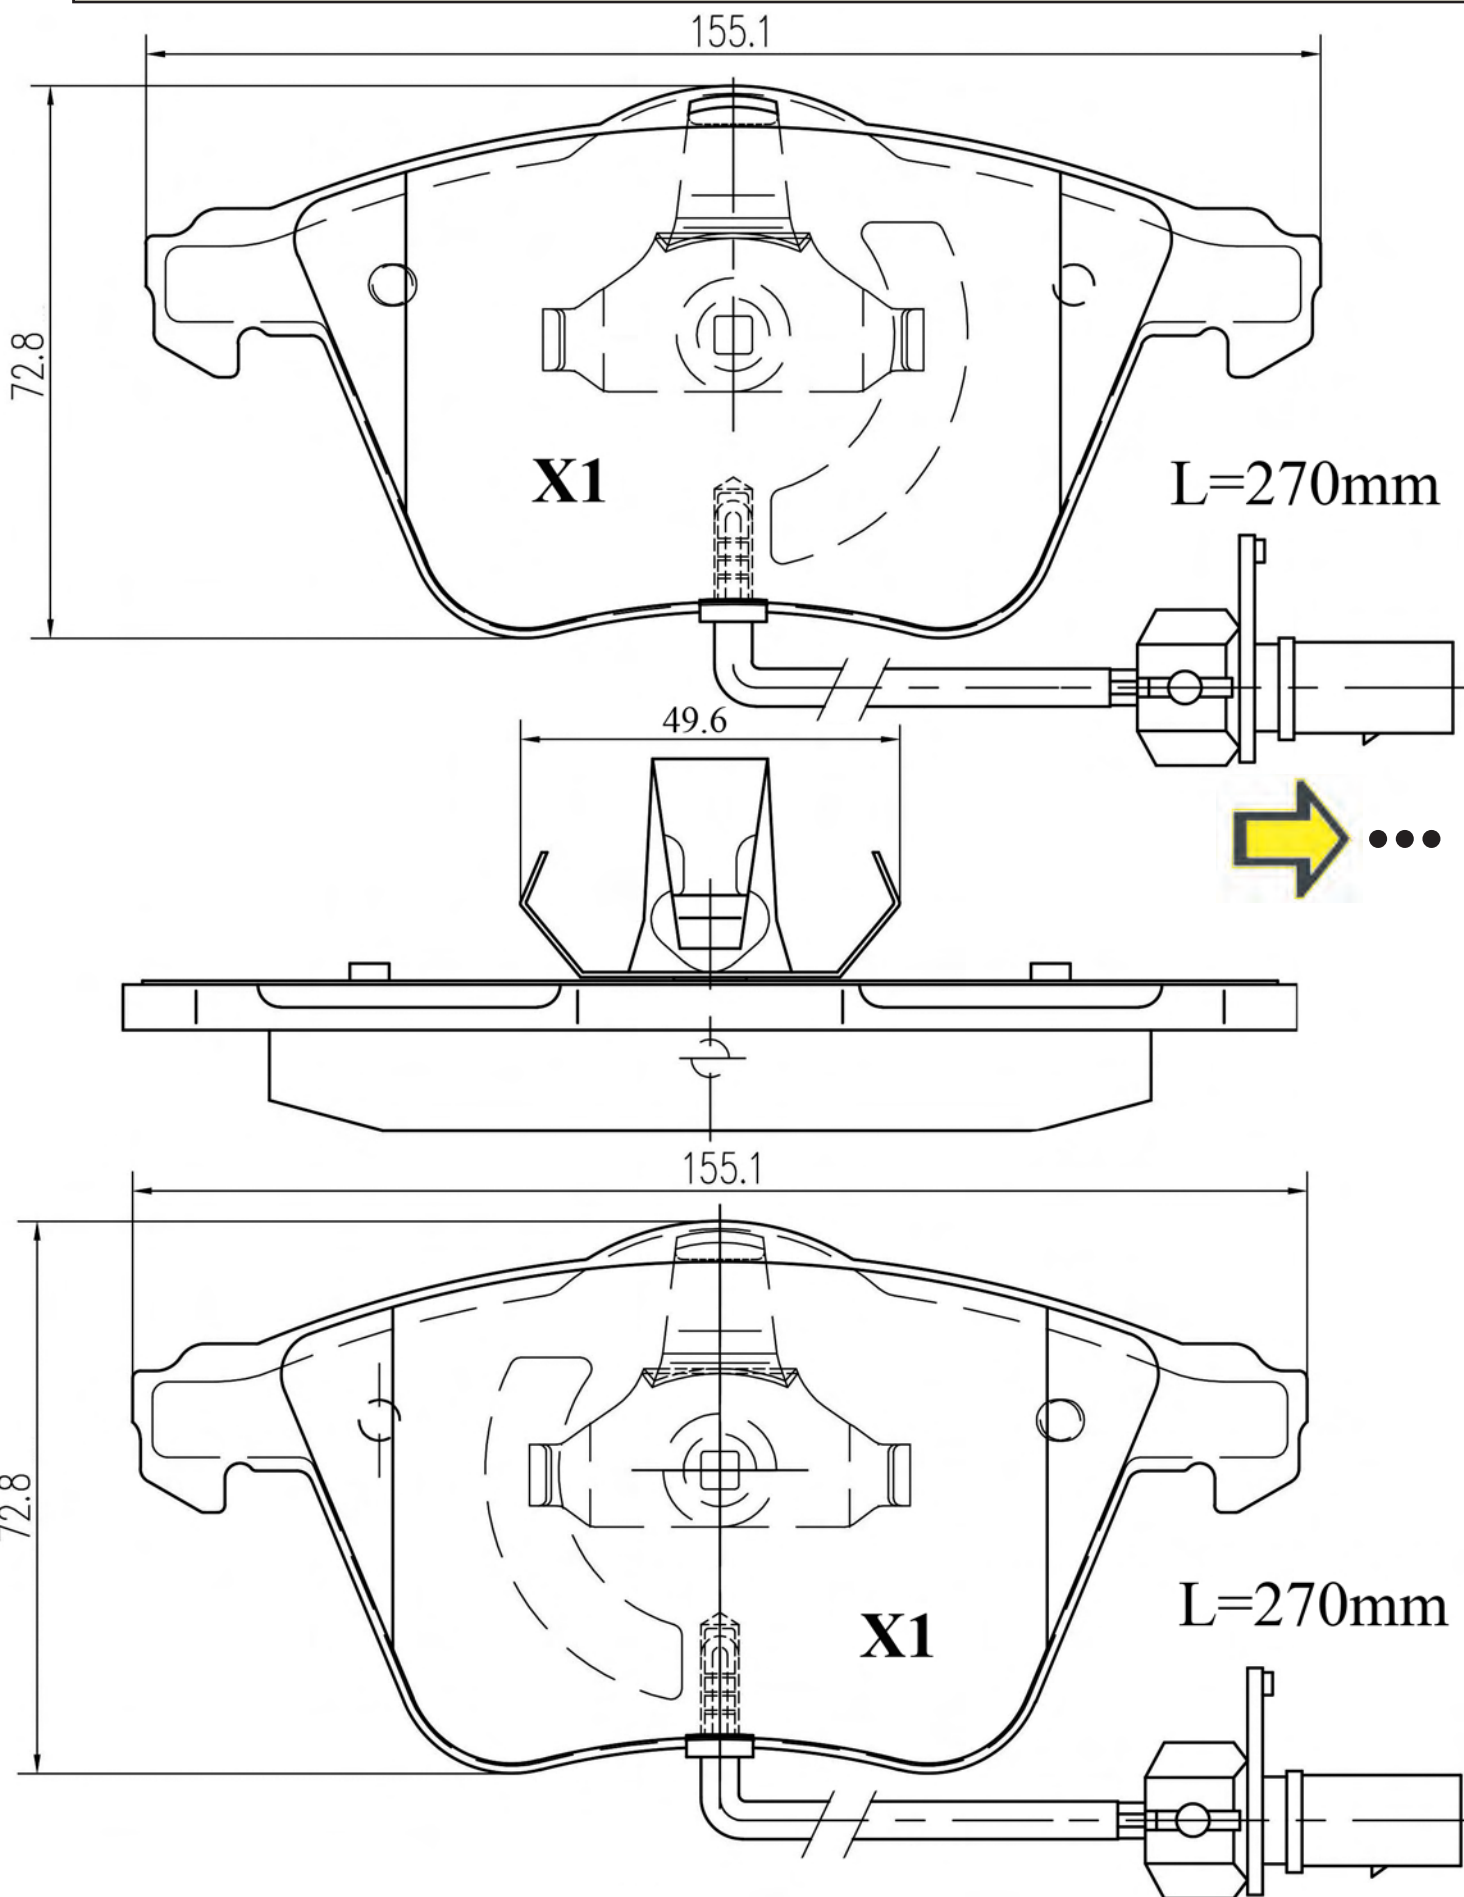

6216074

WVA

23554/23556
23763

19.9

2

ATE

AUDI SEAT

A4 II A6 III Exeo