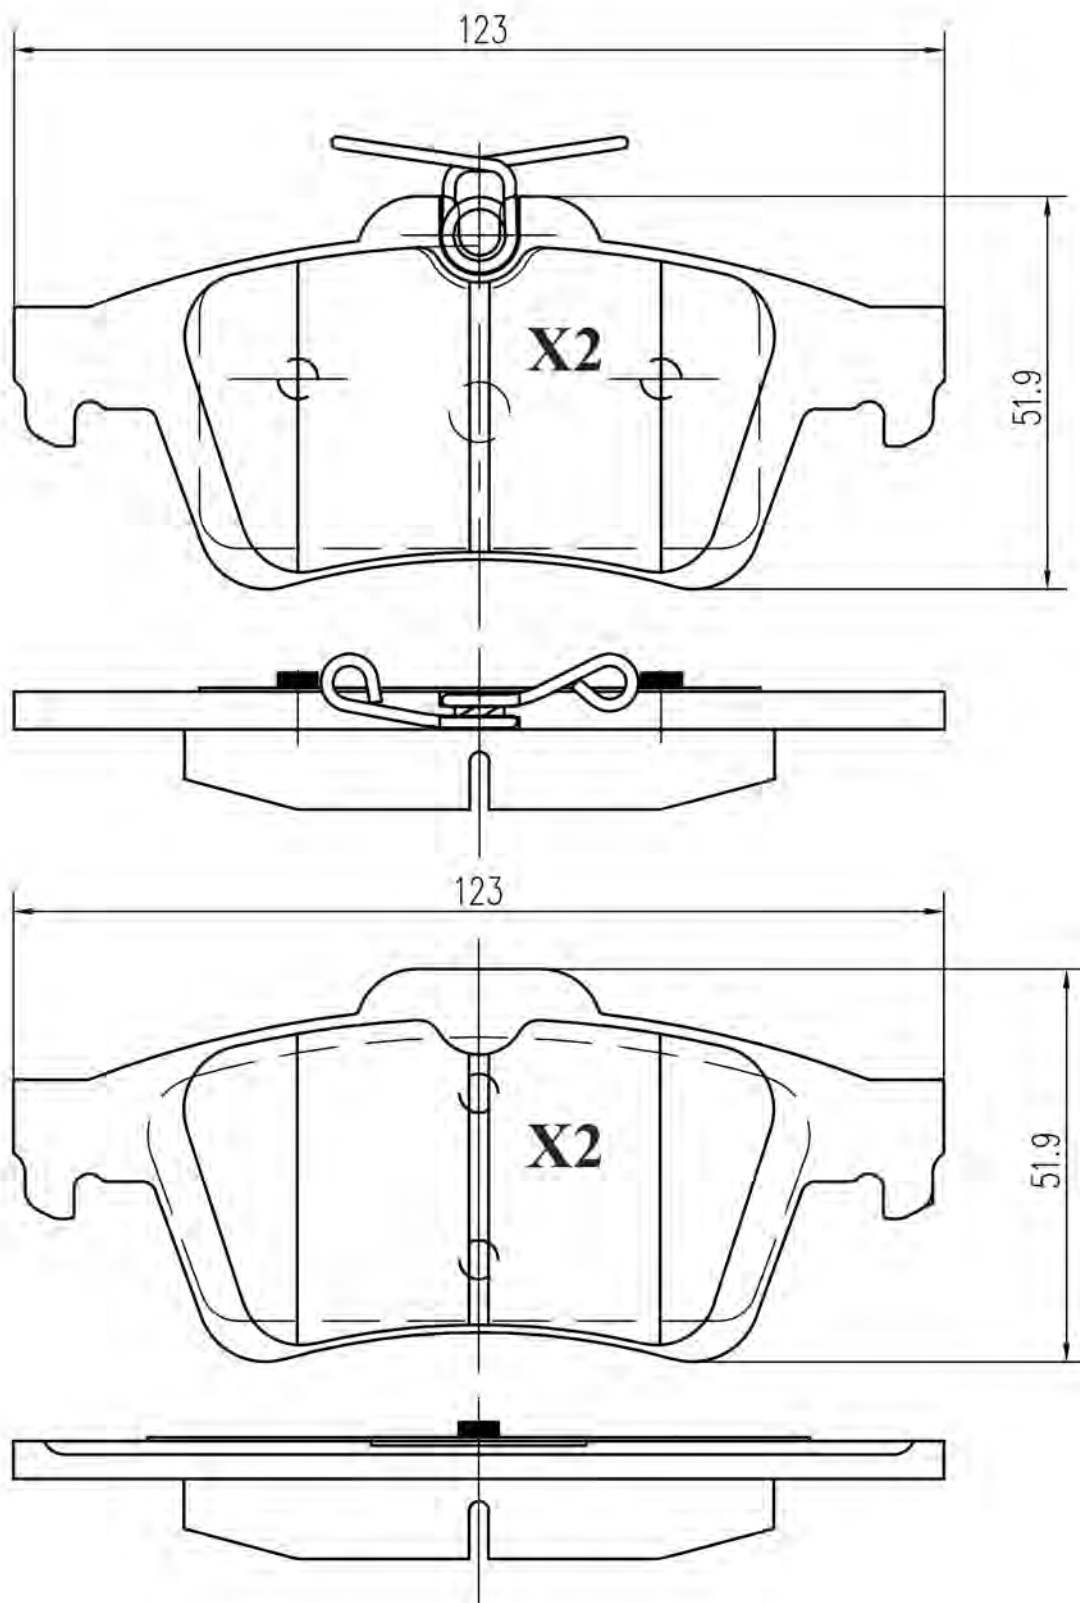

6210016

WVA 23482/24136/137

16.2

0

ATE

FORD JAGUAR MAZDA OPEL PSA RENAULT SAAB VOLVO

C5 C Max Focus Kuga Tourneo Transit connect S Type XF

3 5 Signum Vectra C 508 Laguna III 9 3 C30 C70 S40 V50