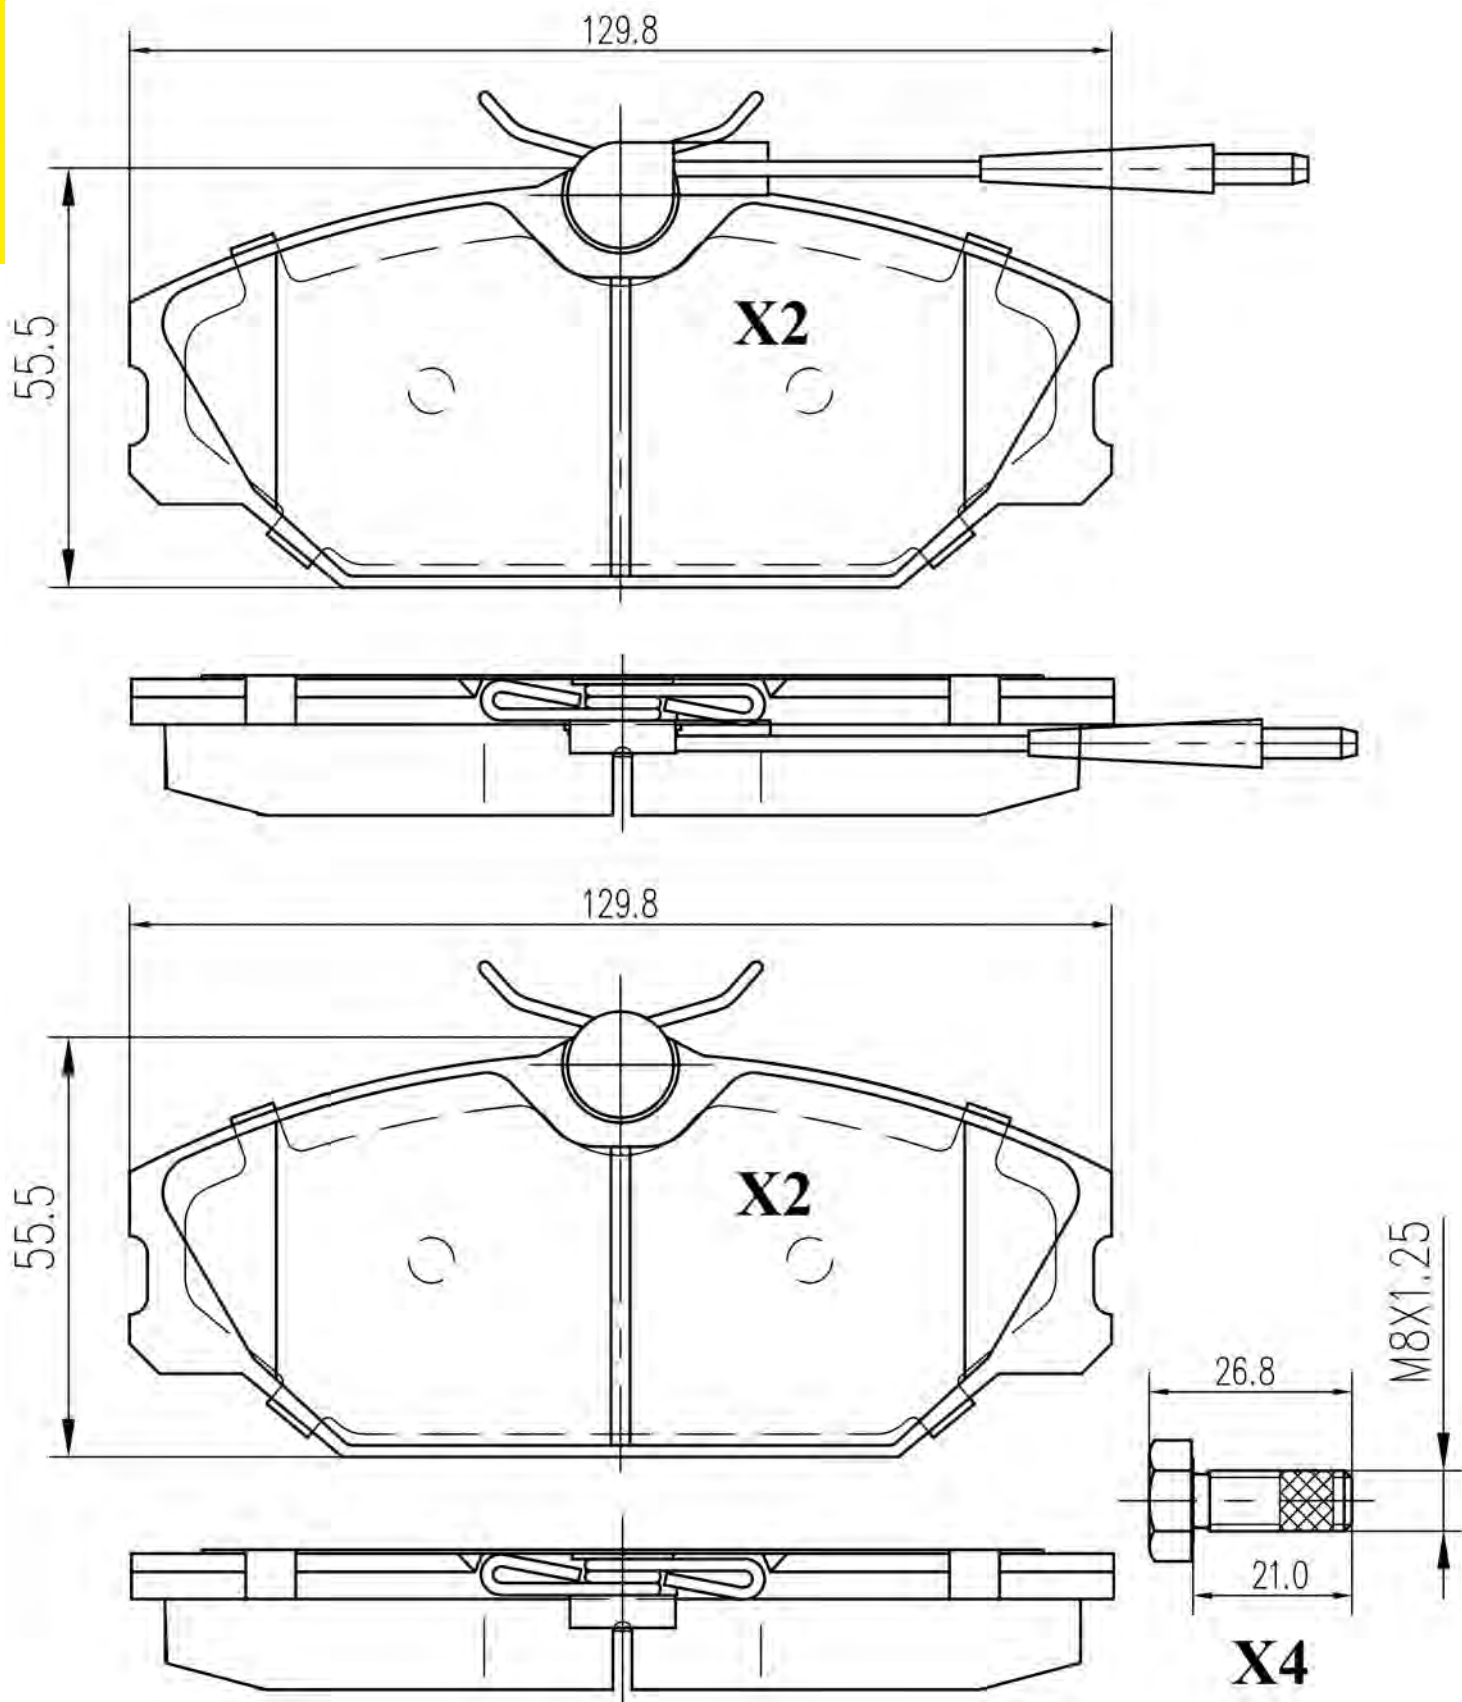

18.6

2

TRW

RENAULT

R25 Alpine Espace J63 S63 Laguna I Megane I Safrane Scenic I Spider

6214003

WVA 23482/23483

16