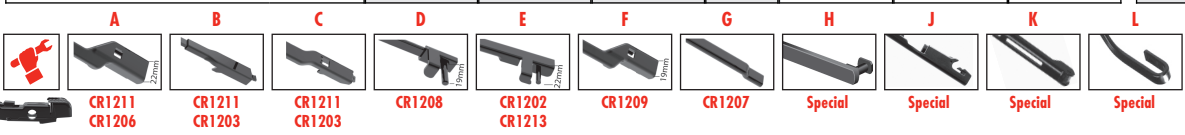

HONDA

ACCORD IV Aerodeck (CB)	01/91→12/93					A55	A48		
+ Spoiler						AS55		AS5548	
ACCORD V (CC, CD)	03/93→12/97					A55	A51		
+ Spoiler						AS55		AS5551	
ACCORD V (CE, CF)	09/95→10/98					A55	A51		
+ Spoiler						AS55		AS5551	
ACCORD V Aerodeck (CE)	09/93→02/98					A55	A51		
+ Spoiler						AS55		AS5551	
ACCORD V Coupe (CD)	09/93→12/98					A55	A51		
+ Spoiler						AS55		AS5551	
ACCORD VI (CG, CK)	03/97→12/03					A55	A48		
+ Spoiler						AS55		AS5548	
ACCORD VI Coupe (CG)	12/97→06/03					A55	A43		
+ Spoiler						AS55			

A

B

C

D

E

F

G

H

J

K

L

CR1211
CR1206

CR1211
CR1203

CR1211
CR1203

CR1208

CR1202
CR1213

CR1209

CR1207

Special

Special

Special

Special