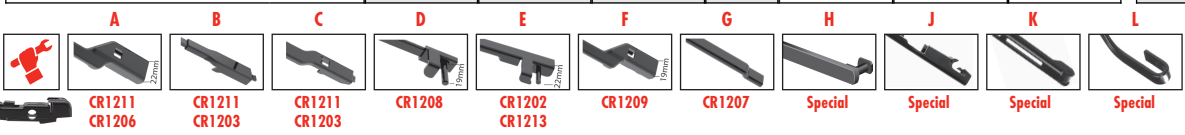

...MERCEDES-BENZ

E-CLASS Coupe (C124)	06/93→06/97					A61				
x 1										
E-CLASS Coupe (C207)	01/09→	AFL60	AFL60	AFL6060E	E, D					
→02/13										
03/13→		AFL60	AFL60	AFL6060A	A					
E-CLASS Estate (S124)	06/93→06/96					A61				A41
x 1										
E-CLASS Estate (S210)	06/96→03/03					A61				A41
x 1										
E-CLASS T-Model (S211)	03/03→07/09	AFL65	AFL65	AFL6565E	E					A41 →03/06
E-CLASS T-Model (S212)	08/09→	AFL60	AFL60	AFL6060E	E, D					AP30
→02/13										
03/13→		AFL60	AFL60	AFL6060A	A					
G-CLASS (W461)	02/90→					A41	A41			A41
GLA-CLASS (X156)	12/13→	AFL60	AFL48	AFL6048B	B					
GL-CLASS (X164)	09/06→	AFL70	AFL53		B					AP30
GL-CLASS (X166)	07/12→	AFL65	AFL58		B					AP30
GLE (W166)	04/15→	AFL65	AFL58		B					
GLE Coupe (C292)	03/15→	AFL65	AFL58		B					
GLK-CLASS (X204)	06/08→	AFL55	AFL45	AFL5545E	E					AP30
M-CLASS (W163)	02/98→06/05					A55	A55			A41
+ Spoiler						AS55				
M-CLASS (W164)	07/05→	AFL70	AFL53		B					AP30
M-CLASS (W166)	06/11→	AFL65	AFL58		B					AP30
R-CLASS (W251, V251)	01/06→	AFL70	AFL53		B					AP30
S-CLASS (W220)	10/98→08/05	AFL68	AFL68		E					
S-CLASS (W221)	09/05→12/13	AFL68	AFL68		E					

MERCEDES-BENZ