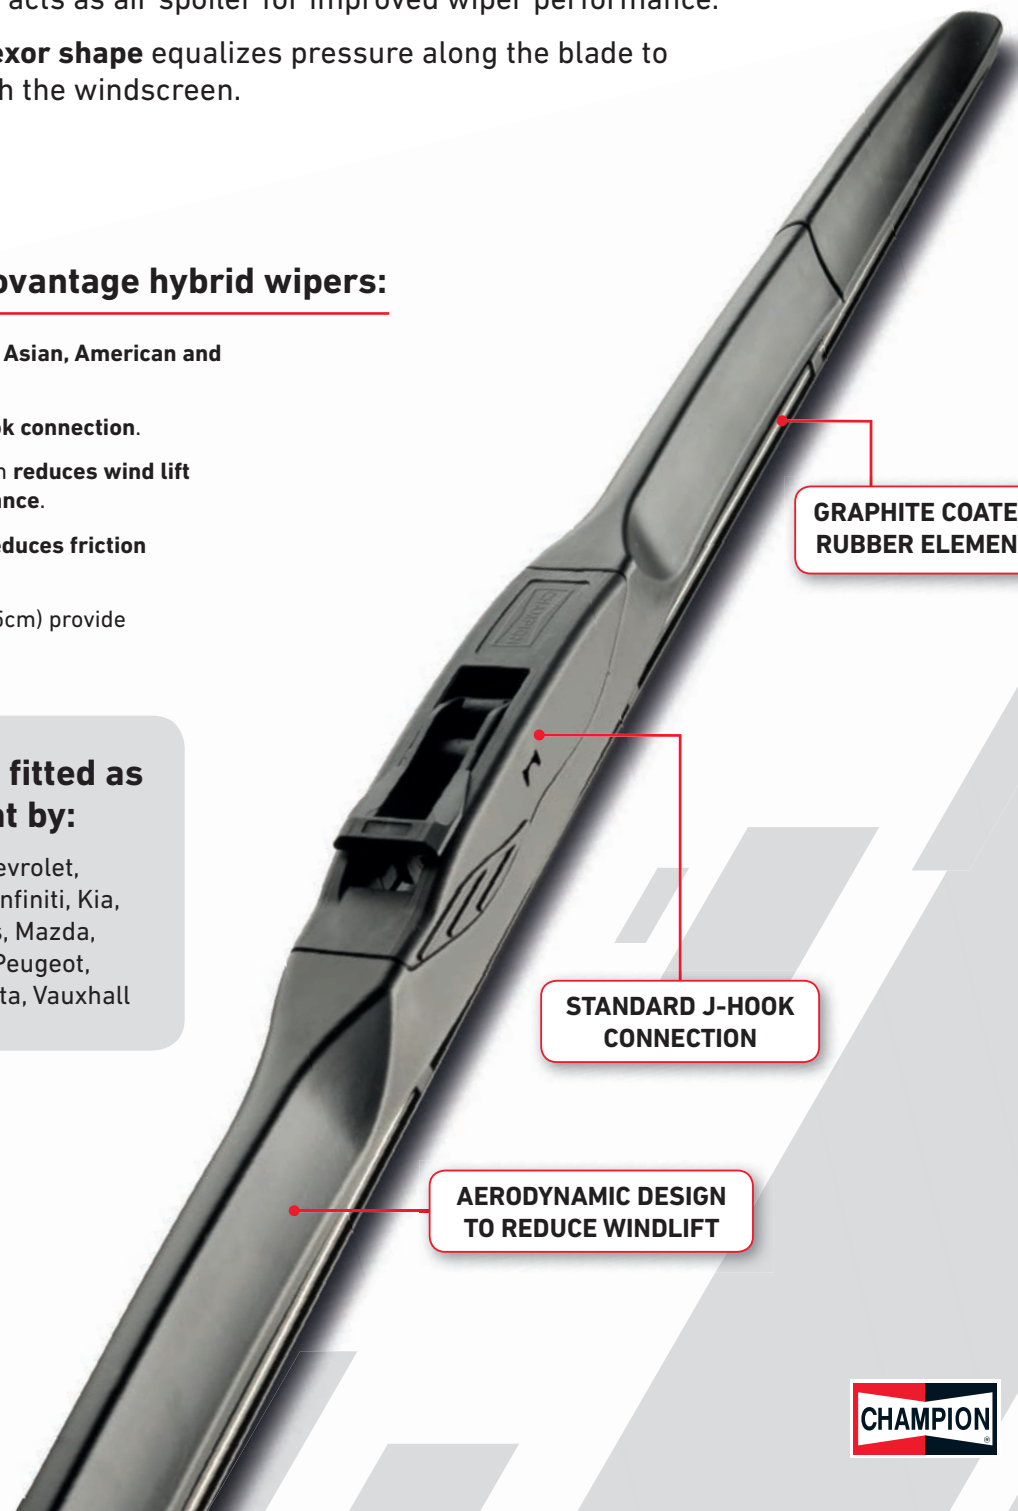

Hybrid blades are fitted as original equipment by:

Acura, Buick, Cadillac, Chevrolet, Citroën, Honda, Hyundai, Infiniti, Kia, Lancia, Land Rover, Lexus, Mazda, Mitsubishi, Nissan, Opel, Peugeot, Saab, Scion, Subaru, Toyota, Vauxhall